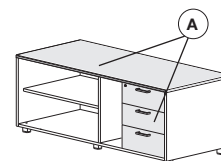

A87.3084 ALUMINIUM STRUCTURE + TOP FRONTS IN LUXE / MELAMINE.
STRUCTURE ALUMINIUM + TOP FAÇADES EN LUXE / MELAMINE.

A90.3078 WHITE STRUCTURE + FRONTS IN / LUXE / MELAMINE.
STRUCTURE BLANC + FAÇADE / LUXE / MELAMINE.

A90.3084 WHITE STRUCTURE + TOP FRONTS IN LUXE / MELAMINE.
STRUCTURE BLANC + TOP ET FAÇADES EN LUXE / MELAMINE.