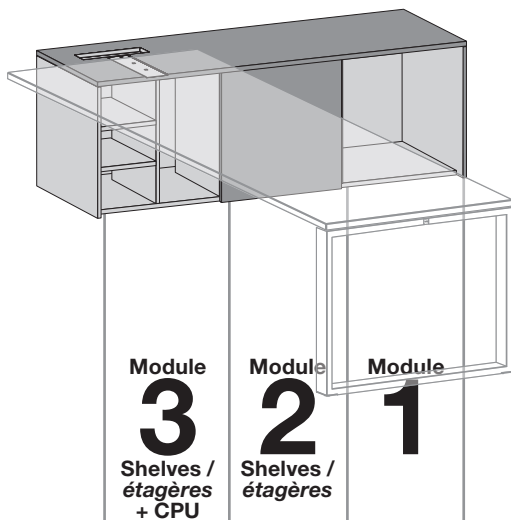

Finitions de l'armature

Les différentes possibilités de finitions offertes sont les suivantes:

Tous les séparateurs intérieurs verticaux et les étagères des modules A, B et C sont fournis en mélamine de 19 mm d'épaisseur. Les côtés, le dos et le bas de la crédence sont toujours fournis dans la même finition, disponible en:

BILAMINE / LUXE .

CRÉDENCE COMME SUPPORT DU BUREAU DIRECTIONNEL OXYGEN

Le système pour la localisation du meuble retour consiste en un encastrément métallique qui remplace le latéral du bureau où se trouve la crédence.

La base de l'encastrément est un élément métallique, disponible en finition chromé et en finition blanche.

Ce support permet de mettre la table en position perpendiculaire ou inclinée.

De la même manière, il peut s'adapter en retour droit ou gauche.

Le pied métallique est fourni avec le bureau, et la crédence est fournie avec le mini-pied et mécanisation nécessaire pour y fixer cet encastrément.

Electrification

Éléments d'électrification encastrables, passe-câbles rectangulaires.

Ces passe-câbles rectangulaires ont les dimensions suivantes : 320 x 110 x 13 mm, mesures qui permettent une accessibilité maximale au câblage et aux connexions, sa largeur permettant l'accès de la totalité de la main.

Ce passe-câble permet une parfaite optimisation de la surface de travail.

A Shelves / étagères

B Pedestal + Shelves / Caisson + étagères

C Pedestal + cover / Caisson + enjoliveur

D Pedestal + poer box / Caisson + power box