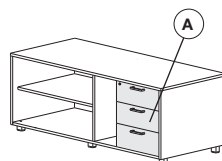

A87.3078 ALUMINIUM STRUCTURE + FRONTS IN / LUXE / MELAMINE.
STRUCTURE ALUMINIUM + FAÇADE / LUXE / MELAMINE.