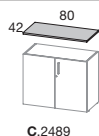

(MELAMINE) (C) :

OAK - CHÈNE CLAIRE	70
GREY - GRIS	80
MAPLE - ERABLE	84
ALUMINIUM	87
WHITE - BLANC	90
DARK OAK - CHÈNE FONCÉ	10
WALNUT - NOYER	11
NATURAL BEECH - HÊTRE NATUREL	12
SHADOW GREY- GRIS OMBRE	14
NEBRASKA	15

(LUXE SUPER MATE) (C) :

WHITE / BLANC ZENIT	L3416
BASALTO ZENIT	L3406
ANTHRACITE METALDECO	L3476

(LUXE ALTO BRILLO) (C) : UNICOLOR MAX

WHITE / BLANC	L0016	-
CACHEMIR	L3026	-
BLACK/NOIR	L0086	-
BURGUNDY / BORDEAUX	L0136	-
GRAPHITE / ANTHRACITE	L0076	-
ALUMINIUM	L0416	-
CUZCO ORO	L0726	-
OCHRE	L3826	-
BLUE / BLEU	L5366	-
MARBRE WHITE / BLANC MARBRE	L4516	-

**Decorative tops in 19 mm for auxiliary cabinets (Optional) /
Tops decoratifs en 19 mm pour meubles auxiliaires (Optionnel)**

SIZE CM / DIMENSIONS CM	CODE / CODE	PRICE MELAMINE 19 MM / PRIX MELAMINE 19 MM
80 X 42	C.2489	18 € 4,14 KG / ECOT. 0,48 €
164 X 42	C.2490	32 € 9,04 KG / ECOT. 1,00 €