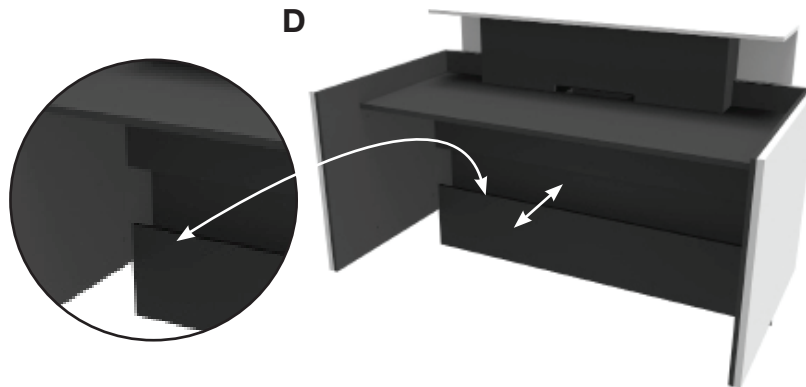

Reception counter Avant Bureaux comptoir

E – Cable Grommet

– In order to keep the cables in order, inside the hinged cover you will find a cable grommet with diameter 80.

D – Removable cover

- At the bottom of the counter we find a removable lid with the aim of hiding all the electrical connections that may be needed (computer, keyboard, printer ...).

E. Passe-câbles

Un passe-câble de diamètre 80 situé à l'intérieur du coffret permet le passage de l'électrification verticale.

D- Bac avec couvercle amovible

En partie basse du comptoir accueil se trouve également un cache avec couvercle amovible qui permet de dissimuler toutes les connectiques électriques (ordinateur, imprimante, ...)

Optionally we can add the following items to the counter:

1 led profile

- positioned in the lower part of the decorative panel or in the upper part, and powered by a 15W power transformer.

2 led profiles

- positioned one on the top of the decorative panel and the other one on the bottom, powered by a single 30W power transformer.

It is important to note that all AVANT counters are manufactured including the LED profiles, so if you buy your counter but incorporate the LED lighting afterwards there is no problem.

The counter also incorporates an easily accessible switch to turn on the led profiles.

En option, deux solutions d'éclairage à led peut être ajoutées sur les façades du comptoir.

1 Profil

à Led (fourni avec un transformateur de puissance 15 W)

- A positionner sur la partie supérieure ou inférieure du panneau décoratif

2 Profils

à led (fourni avec un seul transformateur de puissance 30 W)

- A positionner sur la partie supérieure et inférieure du panneau décoratif.

Il est important de noter que tous les comptoirs AVANT sont conçus de manière à ce que les profils à led puissent également être ajoutés par la suite.

Le comptoir intègre également un interrupteur facilement accessible pour allumer l'éclairage de l'accueil.