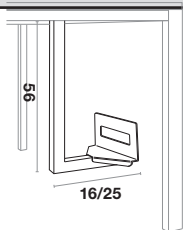

Universal support CPU suspended / Support unite centrale universel suspendu

CODE / CODE	FINISHES / FINITIONS	PRICE / PRIX
2.2522	white / blanc	85 € 8,63 KG / ECOT. 0,47 €
6.2522	Aluminium	85 € 8,63 KG / ECOT. 0,47 €

Vertical cable holder / Accessoires vertical pour descente de cables NOVA PLUS

FINISHES / FINITIONS	CODE / CODE	PRICE / PRIX
white / blanc	2.2204	35 €
Aluminium	6.2204	35 €

Vertical totem / Totem vertical NOVA PLUS

FINISHES / FINITIONS	CODE / CODE	PRICE / PRIX
white / blanc	2.2208	55 €
Aluminium	6.2208	55 €