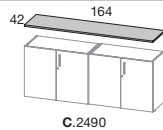

(MELAMINE) (C) :

OAK - CHÈNE CLAIRE	70
GREY - GRIS	80
MAPLE - ERABLE	84
ALUMINIUM	87
WHITE - BLANC	90
DARK OAK - CHÈNE FONCÉ	10
WALNUT - NOYER	11
NATURAL BEECH - HÊTRE NATUREL	12
SHADOW GREY- GRIS OMBRE	14
NEBRASKA	15

(LUXE SUPER MATE) (C) :

WHITE / BLANC ZENIT	L3416
BASALTO ZENIT	L3406
ANTHRACITE METALDECO	L3476

(LUXE ALTO BRILLO) (C) : UNICOLOR MAX

WHITE / BLANC	L0016	-
CACHEMIR	L3026	-
BLACK/NOIR	L0086	-
BURGUNDY / BORDEAUX	L0136	-
GRAPHITE / ANTHRACITE	L0076	-
ALUMINIUM	L0416	-
CUZCO ORO	L0726	-
OCHRE	L3826	-
BLUE / BLEU	L5366	-
MARBRE WHITE / BLANC MARBRE	L4516	-

**Decorative tops in 19 mm for auxiliary cabinets (Optional) /
Tops decoratifs en 19 mm pour meubles auxiliaires (Optionnel)**

SIZE CM / DIMENSIONS CM	CODE / CODE	PRICE MELAMINE 19 MM / PRIX MELAMINE 19 MM
80 X 42	C.2489	18 € 4,14 KG / ECOT. 0,48 €
164 X 42	C.2490	32 € 9,04 KG / ECOT. 1,00 €