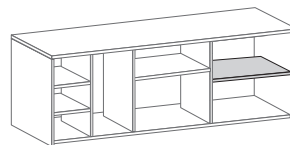

A Shelves / étagères