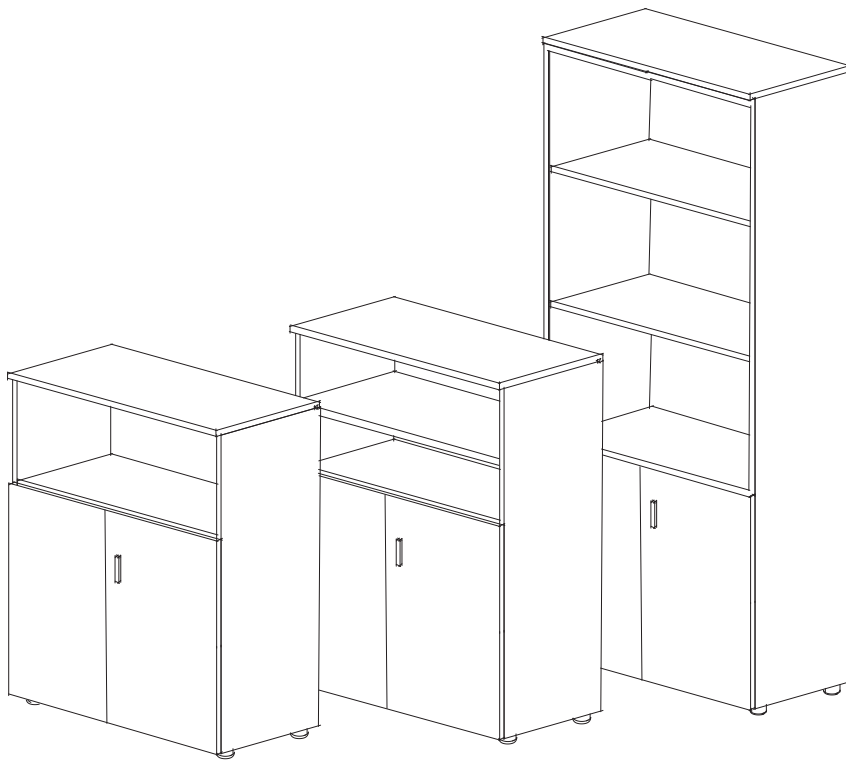

Bookshelves Rayonnages

PRICE LIST / TARIF 2019