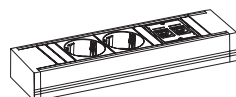

DESCRIPTION / DESCRIPTION	CODE / CODE	FINISHES / FINITIONS	PRICE / PRIX
3 UTE	00.2466	Black / Noir	45 € 0,31 KG / ECOT. 0,04 €
3 UTE + 2 DATA	00.2467	Black / noir	148 € 0,45 KG / ECOT. 0,06 €

POSSIBILITY TO CONNECT MULTIPLE EXTENTIONS / POSSIBILITÉ DE CONNECTER MULTIPLES EXTENSIONS
NOT AVAILABLE FOR UK