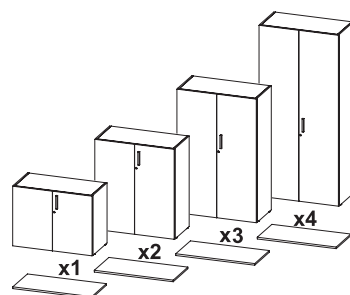

Doors / Portes

(MELAMINE) (A) :

OAK - CHÈNE CLAIRE	70
GREY - GRIS	80
MAPLE - ERABLE	84
ALUMINIUM	87
WHITE - BLANC	90
DARK OAK - CHÈNE FONCÉ	10
WALNUT - NOYER	11
NATURAL BEECH - HÊTRE NATUREL	12
SHADOW GREY- GRIS OMBRE	14
NEBRASKA	15

(LUXE SUPER MATE) (A) :

WHITE / BLANC ZENIT	L3416
BASALTO ZENIT	L3406
ANTHRACITE METALDECO	L3476

(LUXE ALTO BRILLO) (A) : UNICOLOR MAX

WHITE / BLANC	L0016	-
CACHEMIR	L3026	-
BLACK/NOIR	L0086	-
BURGUNDY / BORDEAUX	L0136	-
GRAPHITE / ANTHRACITE	L0076	-
ALUMINIUM	L0416	-
CUZCO ORO	L0726	-
OCHRE	L3826	-
BLUE / BLEU	L5366	-
MARBRE WHITE / BLANC MARBRE	L4516	-

Cabinets with doors 90
Armoires à portes 90

19 mm shelves / étagères 19 mm

SIZE CM / DIMENSIONS CM	CODE / CODE	PRICE MELAMINE 19 MM / PRIX MÉLAMINE 19 MM	PRICE LUXE 18 MM / PRIX LUXE 18 MM
90 X 45 X 70	AB.3803	192 € 31,55 KG / ECOT. 3,50 €	248 € 33,49 KG / ECOT. 3,71 €
90 X 45 X 103	AB.3809	263 € 44,57 KG / ECOT. 4,94 €	335 € 47,44 KG / ECOT. 5,26 €
90 X 45 X 143	AB.3816	327 € 60,22 KG / ECOT. 6,68 €	429 € 64,29 KG / ECOT. 7,13 €
90 X 45 X 195	AB.3824	405 € 78,48 KG / ECOT. 8,71 €	534 € 84,03 KG / ECOT. 9,32 €

19 MM SHELVES INCLUDED. / 19 MM ÉTAGÈRES INCLUSES.

FINISHED CABINET, ADDITIONAL TOP IS NOT NECESSARY. / RAYONNAGE COMPLET, TOP ADDITIONNEL PAS NÉCESSAIRE.

25 mm shelves / étagères 25 mm

SIZE CM / DIMENSIONS CM	CODE / CODE	PRICE MELAMINE 25 MM / PRIX MÉLAMINE 25 MM	PRICE LUXE 18 MM / PRIX LUXE 18 MM
90 X 45 X 70	AB.3603	198 € 32,25 KG / ECOT. 3,57 €	254 € 34,19 KG / ECOT. 3,79 €
90 X 45 X 103	AB.3609	278 € 46,63 KG / ECOT. 5,17 €	351 € 49,50 KG / ECOT. 5,49 €
90 X 45 X 143	AB.3616	348 € 63,64 KG / ECOT. 7,06 €	452 € 67,71 KG / ECOT. 7,51 €
90 X 45 X 195	AB.3624	432 € 82,60 KG / ECOT. 9,16 €	565 € 88,15 KG / ECOT. 9,78 €

25 MM SHELVES INCLUDED. / 25 MM ÉTAGÈRES INCLUSES.

(MELAMINE / MÉLAMINE) (B) :

ALUMINIUM	87
WHITE - BLANC	90
SHADOW GREY- GRIS OMBRE	14

metal shelves / étagères métalliques

SIZE CM / DIMENSIONS CM	CODE / CODE	PRICE MELAMINE 25 MM / PRIX MÉLAMINE 25 MM	PRICE LUXE 18 MM / PRIX LUXE 18 MM
90 X 45 X 70	AB.3703	213 € 27,25 KG / ECOT. 3,02 €	269 € 29,19 KG / ECOT. 3,24 €
90 X 45 X 103	AB.3709	304 € 35,97 KG / ECOT. 3,99 €	378 € 38,84 KG / ECOT. 4,31 €
90 X 45 X 143	AB.3716	388 € 47,32 KG / ECOT. 5,25 €	494 € 51,39 KG / ECOT. 5,70 €
90 X 45 X 195	AB.3724	487 € 61,28 KG / ECOT. 6,80 €	619 € 66,83 KG / ECOT. 7,41 €

METAL SHELVES INCLUDED. / ÉTAGÈRES MÉTALLIQUES INCLUSES. TOUS LES ÉTAGÈRES ALUMINIUM SAUF LA FINITION EN BLANC / ALL SHELVES IN ALUMINIUM EXCEPT FOR WHITE FINISH.