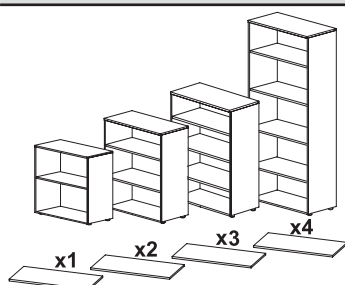

Bookshelves / Rayonnages

(MONOCOLOR (A) :

OAK - CHÈNE CLAIRE	7070	DARK OAK - CHÈNE	1010
GREY - GRIS	8080	WALNUT-NOYER - FONCÉ	1111
MAPLE - ERABLE	8484	NATURAL BEECH - HÊTRE NATUREL	1212
ALUMINIUM	8787	ANTHRACITE	1414
WHITE - BLANC	9090	NEBRASKA	1515

Bookshelves with Rayonnages

19 mm shelves / étagères de 19 mm

FINISHED CABINET, ADDITIONAL
TOP IS NOT NECESSARY. /
RAYONNAGE COMPLET, TOP
ADDITIONNEL PAS NÉCESSAIRE.

SIZE CM / DIMENSIONS CM	CODE / CODE	PRICE / PRIX	
90 x 35 x 70	A.3350	110 €	20,11 KG / ECOT. 2,23 €
90 x 35 x 103	A.3351	144 €	27,84 KG / ECOT. 3,09 €
90 x 35 x 14	A.3352	185 €	36,81 KG / ECOT. 4,08 €
90 x 35 x 195	A.3353	239 €	47,2 KG / ECOT. 5,23 €

19 MM SHELVES INCLUDED / 19 MM ÉTAGÈRES INCLUSES
FASTEN TO THE WALL TO WARRANTY STABILITY.
FIXER AU MUR POUR GARANTIR LA STABILITÉ.

25 mm shelves / étagères de 25 mm

SIZE CM / DIMENSIONS CM	CODE / CODE	PRICE / PRIX	
90 x 35 x 70	A.3450	118 €	20,94 KG / ECOT. 2,32 €
90 x 35 x 103	A.3451	155 €	29,05 KG / ECOT. 3,27 €
90 x 35 x 143	A.3452	203 €	39,3 KG / ECOT. 4,36 €
90 x 35 x 195	A.3453	254 €	50,52 KG / ECOT. 5,60 €

25 MM SHELVES INCLUDED / 25 MM ÉTAGÈRES INCLUSES
FASTEN TO THE WALL TO WARRANTY STABILITY.
FIXER AU MUR POUR GARANTIR LA STABILITÉ.