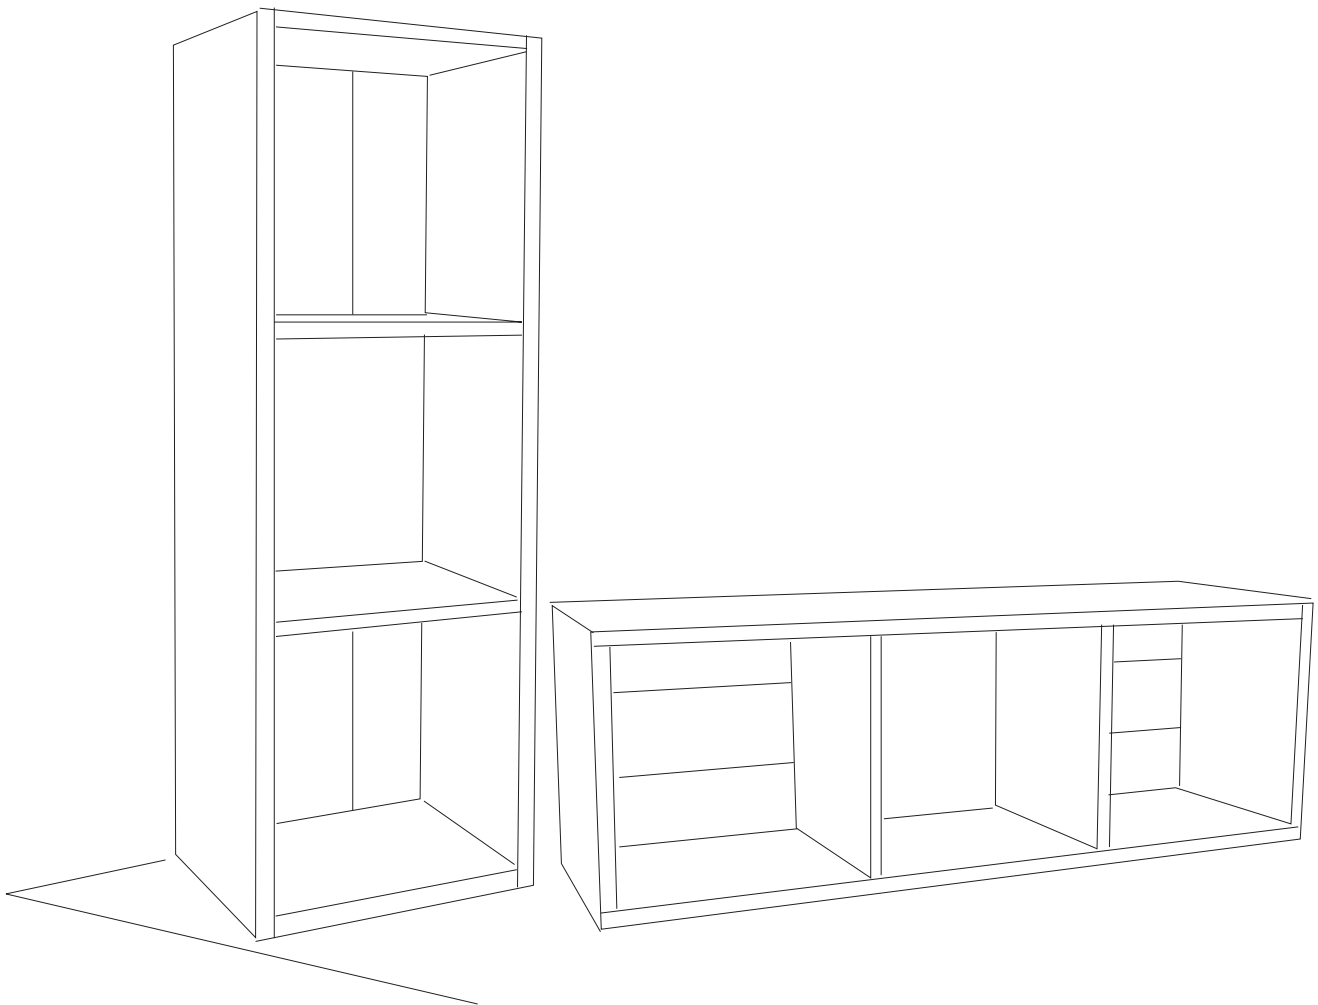

KUBO

New product

PRICE LIST / TARIF 2019

BOOKSHELVES

MATERIAL

25mm thick chipboard bonded with synthetic resins, with a medium-density of 650 kg/m³. Grupo Alvic complies with PEFC regulations to protect the environment so that the Woods used proceed from sustainable explotations. Melamine coating with ABS edging applied with PUR glue (solid polyurethane adhesive), innovation applied in the bonding process that provide high resistance properties to heat and optimum performance to moisture and solvents.