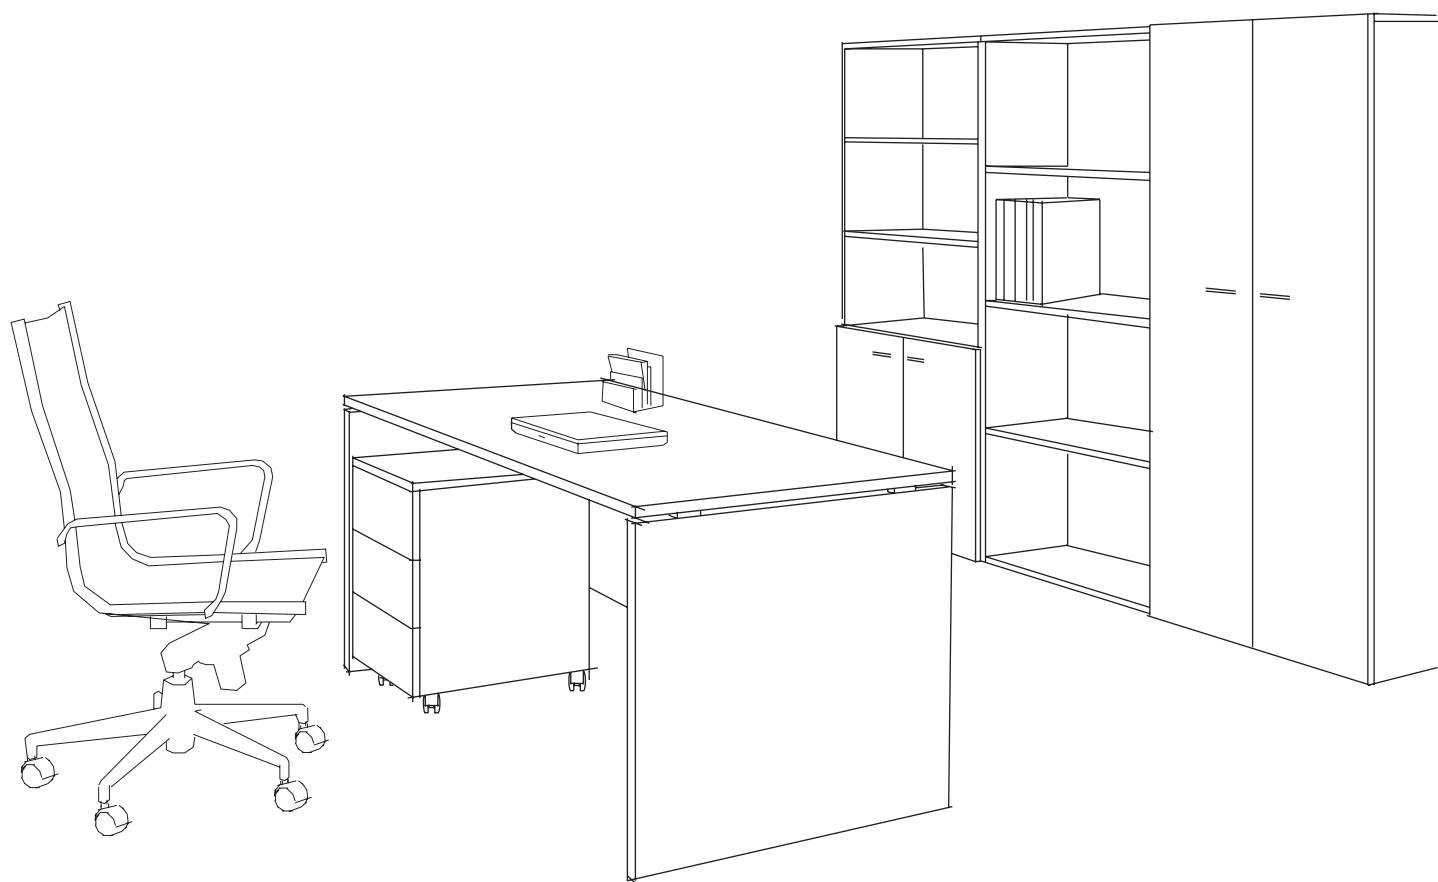

premier

PRICE LIST / TARIF 2019

Pano première

Desktop

Melamine faced desktop of **25mm** thickness. **2mm** thick-**R=2 mm** - ABS rolled edge all round applied with PUR glue. Metallic inserts are included in the underside of the desktop to permit fixing to the base structure.