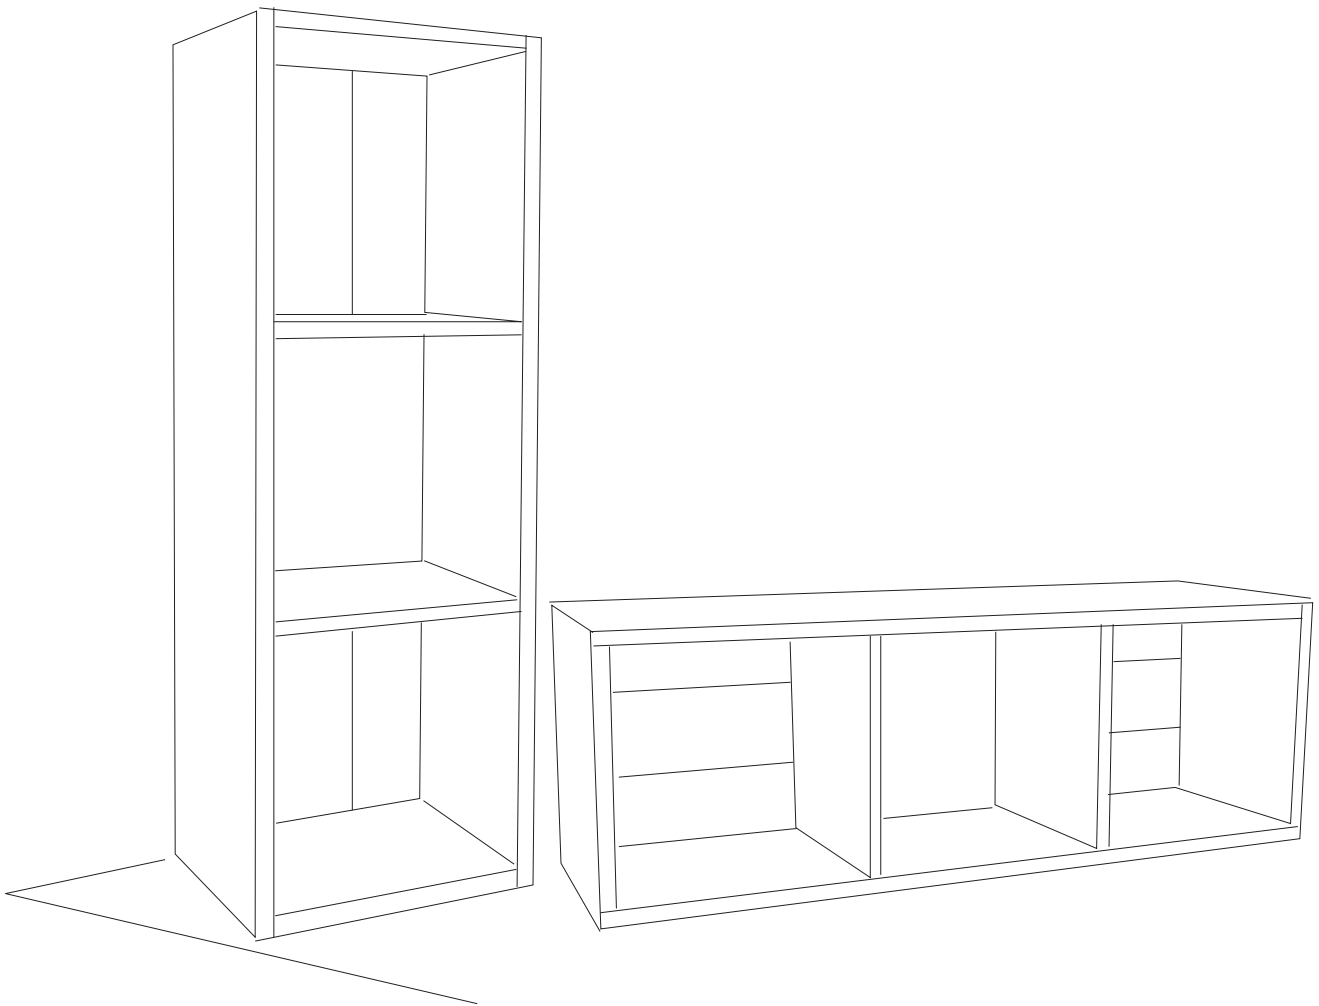

premier

Cabinet doors
Portes armoire

Structure
Structure

(MELAMINE) (A) :

OAK - CHÈNE CLAIRE	70
WALNUT - NOYER	11
WHITE - BLANC	90

(MELAMINE) (B) :

ALUMINIUM	87
WHITE - BLANC	90

Premiere open cabinet / Rayonnage premier

SIZE CM / DIMENSIONS CM	CODE / CODE	PRICE MELAMINE / PRIX MÉLAMINE	
75 x 40 x 80	87.8651	93 €	18,29 KG / ECOT. 2,03 €
146 x 40 x 80	87.8652	155 €	20,16 KG / ECOT. 2,23 €
181 x 40 x 80	87.8653	187 €	37,61 KG / ECOT. 4,17 €
75 x 40 x 80	90.8651	93 €	18,29 KG / ECOT. 2,03 €
146 x 40 x 80	90.8652	155 €	20,16 KG / ECOT. 2,23 €
181 x 40 x 80	90.8653	187 €	37,61 KG / ECOT. 4,17 €

STRUCTURE / STRUCTURE: 87 ALUMINIUM / 90 WHITE / BLANC SHELVES INCLUDED. / ÉTAGÈRES INCLUSES.
ARMOIRES 146H ET 181: PANNEAU ARRIÈRE DE L'ARMOIRE COMPOSÉ EN DEUX PARTIES.// CABINETS 146H AND 181: THE BACK PANEL IS
IN TWO PARTS

Premiere cabinet with doors / Premier armoire à portes

SIZE CM / DIMENSIONS CM	CODE / CODE	PRICE MELAMINE / PRIX MÉLAMINE	
75 x 42 x 80	A87.8657	146 €	25,48 KG / ECOT. 2,82 €
146 x 42 x 80	A87.8658	237 €	34,39 KG / ECOT. 3,81 €
181 x 42 x 80	A87.8659	297 €	55,34 KG / ECOT. 6,14 €
75 x 42 x 80	A90.8657	146 €	25,48 KG / ECOT. 2,82 €
146 x 42 x 80	A90.8658	237 €	34,39 KG / ECOT. 3,81 €
181 x 42 x 80	A90.8659	297 €	55,34 KG / ECOT. 6,14 €

STRUCTURE / STRUCTURE: 87 ALUMINIUM / 90 WHITE / BLANC SHELVES INCLUDED. / ÉTAGÈRES INCLUSES.
ARMOIRES 146H ET 181: PANNEAU ARRIÈRE DE L'ARMOIRE COMPOSÉ EN DEUX PARTIES.// CABINETS 146H AND 181: THE BACK PANEL IS
IN TWO PARTS

Premiere cabinet with low doors / Premier armoire à portes bases

SIZE CM / DIMENSIONS CM	CODE / CODE	PRICE MELAMINE / PRIX MÉLAMINE	
146 x 42 x 80	A87.8696	207 €	27,35 KG / ECOT. 3,03 €
181 x 42 x 80	A87.8697	240 €	44,94 KG / ECOT. 4,98 €
146 x 42 x 80	A90.8696	207 €	27,35 KG / ECOT. 3,03 €
181 x 42 x 80	A90.8697	240 €	44,94 KG / ECOT. 4,98 €

STRUCTURE / STRUCTURE: 87 ALUMINIUM / 90 WHITE / BLANC SHELVES INCLUDED. / ÉTAGÈRES INCLUSES.
ARMOIRES 146H ET 181: PANNEAU ARRIÈRE DE L'ARMOIRE COMPOSÉ EN DEUX PARTIES.// CABINETS 146H AND 181: THE BACK PANEL IS
IN TWO PARTS

Premiere cabinet with filing / Premier armoire à dossier suspendu

SIZE CM / DIMENSIONS CM	CODE / CODE	PRICE MELAMINE / PRIX MÉLAMINE	
75 x 42 x 80	A87.8698	478 €	29,48 KG / ECOT. 3,27 €
146 x 42 x 80	A87.8699	502 €	38,39 KG / ECOT. 4,26 €
181 x 42 x 80	A87.8600	531 €	59,34 KG / ECOT. 6,58 €
75 x 42 x 80	A90.8698	478 €	29,48 KG / ECOT. 3,27 €
146 x 42 x 80	A90.8699	502 €	38,39 KG / ECOT. 4,26 €
181 x 42 x 80	A90.8600	531 €	59,34 KG / ECOT. 6,58 €

STRUCTURE / STRUCTURE: 87 ALUMINIUM / 90 WHITE / BLANC
A SET COUNTER WEIGHT IS INCLUDED IN THE CABINET H75. / DANS L'ARMOIRE H75 IL Y A INCLUS UN KIT CONTREPOIS.
SHELVES INCLUDED AND 2 HANGING FILES. / ÉTAGÈRES INCLUSES ET 2 DOSSIERS SUSPENDUS.
ARMOIRES 146H ET 181: PANNEAU ARRIÈRE DE L'ARMOIRE COMPOSÉ EN DEUX PARTIES.// CABINETS 146H AND 181: THE BACK PANEL IS
IN TWO PARTS

Pull-out drawer / Cadre télescopique

DESCRIPTION / DESCRIPTION	CODE / CODE	PRICE / PRIX	
Kit pull-out drawer / Kit cadre télescopique	00.8582	118 €	2,060 KG / ECOT. 0,24 €

KUBO

New product

PRICE LIST / TARIF 2019