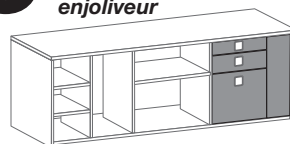

C Pedestal + cover / Caisson + enjoliveur