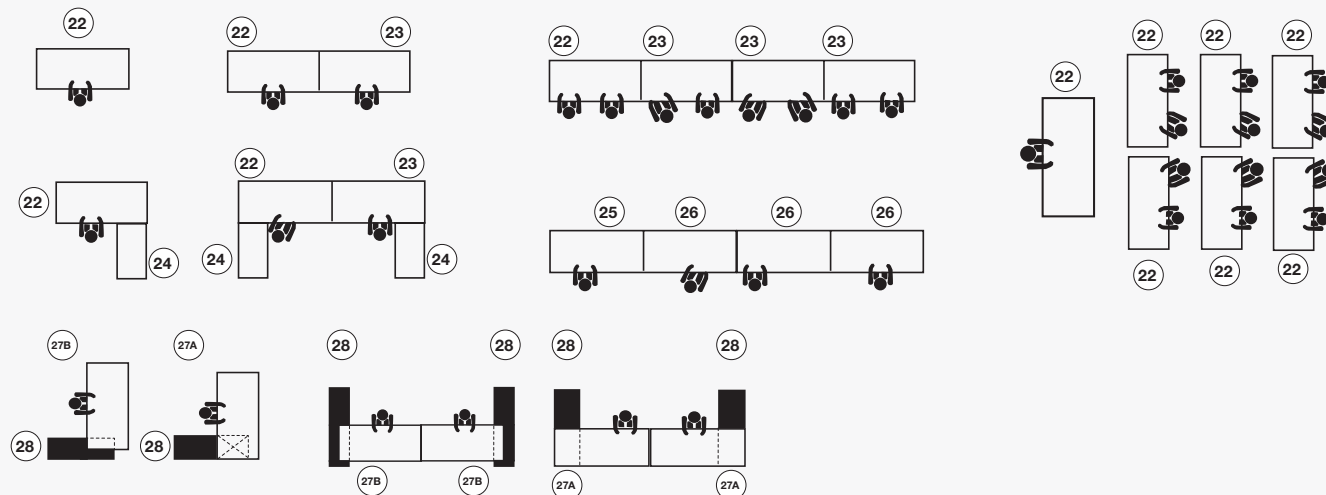

WHITE - BLANC	2
ALUMINIUM	6

140X120X60X75 D	AB.7544	430 €	41,21 KG / ECOT. 4,03 €
140X120X60X75 I	AB.7545	430 €	41,21 KG / ECOT. 4,03 €
160X120X60X75 D	AB.7529	441 €	45,53 KG / ECOT. 4,46 €
160X120X60X75 I	AB.7523	441 €	45,53 KG / ECOT. 4,46 €
160X140X60X75 D	AB.7530	458 €	50,62 KG / ECOT. 4,96 €
160X140X60X75 I	AB.7524	458 €	50,62 KG / ECOT. 4,96 €
160X160X60X75 D	AB.7531	474 €	55,70 KG / ECOT. 5,45 €
160X160X60X75 I	AB.7525	474 €	55,70 KG / ECOT. 5,45 €
180X120X60X75 D	AB.7532	455 €	49,84 KG / ECOT. 4,88 €
180X120X60X75 I	AB.7526	455 €	49,84 KG / ECOT. 4,88 €
180X140X60X75 D	AB.7533	473 €	55,57 KG / ECOT. 5,44 €
180X140X60X75 I	AB.7527	473 €	55,57 KG / ECOT. 5,44 €
180X160X60X75 D	AB.7534	489 €	61,29 KG / ECOT. 6,00 €
180X160X60X75 I	AB.7528	489 €	61,29 KG / ECOT. 6,00 €

D RIGHT / DROITE, I LEFT / GAUCHE.

EXAMPLE: NECESSARY TO ADD HEIGHT DESK PEDESTAL OF 60. ONLY FOR RETURN LATERAL DESK OF 160. 1. / EXEMPLE: IL FAUT RAJOUTER UN CAISSON PORTEUR DE 60. UNIQUEMENT POUR BUREAU AVEC UN RETOUR LATÉRAL DE 160. 1.

1 REFER TO CABINETS AND PEDESTALS SECTION / VOIR SÉCTION RANGEMENTS ET CAISSONS.

EXAMPLE: NECESSARY TO ADD HEIGHT DESK PEDESTAL OF 60 + TOP OF 60. 1. / EXEMPLE: IL FAUT RAJOUTER UNE CAISSON PORTEUR DE 60 + TOP DE 60. 1.

EXAMPLE: NECESSARY TO ADD LEG H75 TO COMPOSE. 3. / EXEMPLE: IL FAUT RAJOUTER UN PIED CYLINDRIQUE H75 À COMPOSER. 3.

3 REFER TO POLYVALENT TABLES SECTION / VOIR SÉCTION TABLES POLYVALENTES.

COMPOSITION EXAMPLES / EXEMPLES D'AMÉNAGEMENT