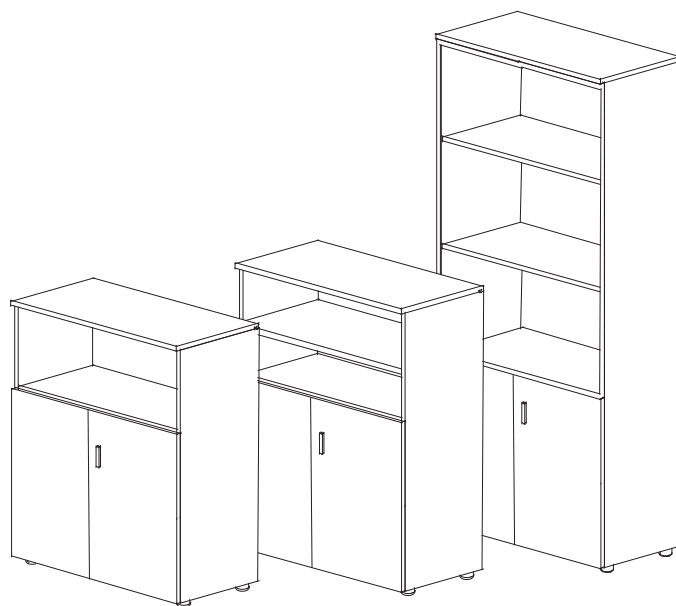

Bookshelves

Structure

19 mm thick melamine faced chipboard. Rear panel in 10mm melamine faced chipboard. ABS edging round applied with polyurethane glue rolled edge on face and top part. The rest is with 0.4 mm edging. Includes four levellers which are accessible from inside the unit. Shelf height adjustment every 32 mm.

Swing doors.

- The doors are flush with the cover unit and the top panel is visible inline with the doors. 110° opening hinge system of easy assembling.
- Tempered steel zamak hinges of high resistance.
- Locks for the H145 and H197 cabinets are formed with metallic bars and zamak box. 3 locking points with metallic hooks.
- For the H72 and H105 cabinets, steel zamak locks with standard tongue.
- Keys are provided with plastic covers.
- It is possible to place the shelves, of 15mm thickness, and the dividers of 25 mm thickness into suitable compartments.

Rayonnages

Armature

Panneau de particules de 19mm d'épaisseur. Finition mélaminé. Partie arrière de 10mm de la même matière. Chant ABS d'épaisseur sur la façade et le top, appliqué à l'aide de colle polyuréthane, dont les arêtes sont arrondies. Pour le reste, chant de 0,4mm. Possède 4 vérins accessibles de l'intérieur. Réglage de la hauteur des étagères tous les 32 mm.

Portes battantes

- Charnières d'ouverture à 110° et système de montage rapide. Socle en zamak. Éléments mobiles en acier trempé de haute résistance. Serrures pour armoires de H145 et H197.
- Crémones avec boîte et barres métalliques. Trois points de fermeture, deux avec crochet et boulon métallique.
- Pour les armoires de H72 et H105, cylindre en zamak avec languettes en acier. Les clés sont fournies avec une housse en plastique.
- Portes disponibles en finition LUXE.