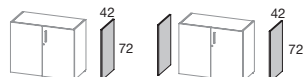

**Decorative side panel in 19 mm for auxiliary cabinets (Optional) /
Latéral décoratif en 19 mm pour meubles auxiliaires (Optionnel)**

SIZE CM / DIMENSIONS CM	CODE / CODE	PRICE MELAMINE 19 MM / PRIX MELAMINE 19 MM	PRICE LUXE 18 MM / PRIX LUXE 18 MM
42 x 72	C.8370	16 € 3,85 KG / ECOT. 0,42 €	47 € 4,67 KG / ECOT. 0,51 €