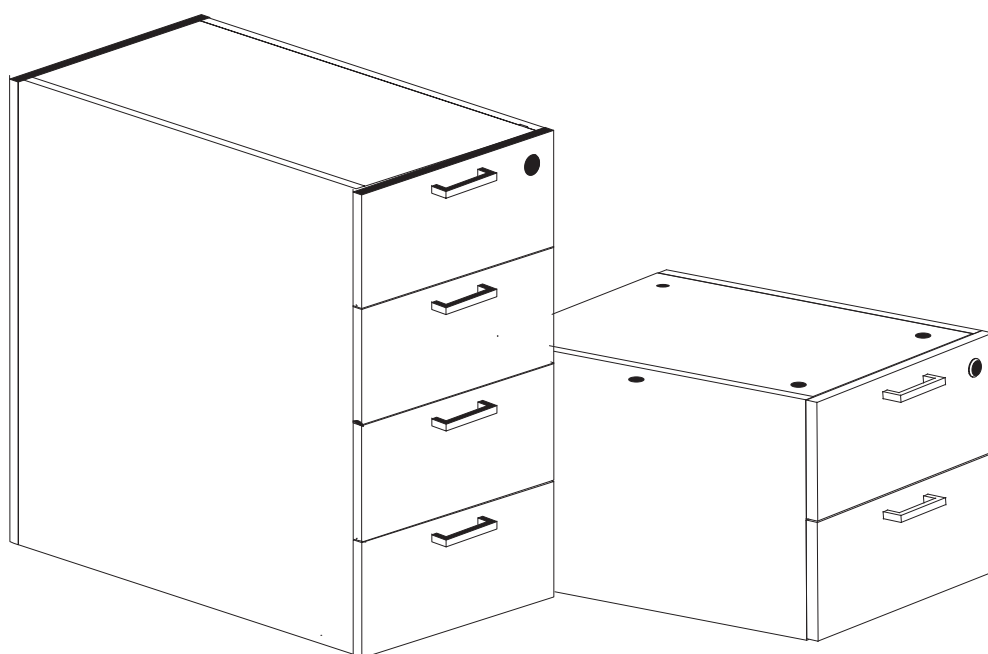

(MELAMINE) (A) :

OAK - CHÈNE CLAIRE	70	DARK OAK - CHÈNE FONCÉ	10
GREY - GRIS	80	WALNUT-NOYER	11
MAPLE - ERABLE	84	NATURAL BEECH - HÊTRE NATUREL	12
ALUMINIUM	87	SHADOW GREY- GRIS OMBRE	14
WHITE - BLANC	90	NEBRASKA	15

3 drawers mobile KUBO / Caissons mobiles 3 tiroirs KUBO

SIZE CM / DIMENSIONS CM	CODE / CODE	PRICE MELAMINE / PRIX MÉLAMINE
33 x 45 x 55	A87.8663	150 € 30,00 KG / ECOT. 3,33 €
33 x 45 x 55	A90.8663	150 € 30,00 KG / ECOT. 3,33 €

A87 PANNEAU ARRIÈRE EN ALUMINIUM / BACK PANNEL IN ALUMINIUM
A90 PANNEAU ARRIÈRE EN BLANC / BACK PANNEL IN WHITE

WOODEN DRAWER / TIROIRS EN BOIS
A = TOP + FRONTS/ TOP + FAÇADES
B = STRUCTURE: 87 ALUMINIUM / 90 WHITE / BLANC

CENTRAL LOCKING / SYSTÈME CENTRAL DE FERMETURE
WITHOUT HANDLE, WITHOUT BRAKES / SANS POIGNÉE, SANS FREINS

METALLIC mobile drawer unit with 3 drawers / Caissons métalliques mobiles 3 tiroir

SIZE CM / DIMENSIONS CM	CODE / CODE	PRICE / PRIX
42 x 55 x 55	00.4205 Aluminium	260 € 30,00 KG / ECOT. 3,33 €
42 x 55 x 55	00.4207 White / Blanc	260 € 30,00 KG / ECOT. 3,33 €

TOTAL EXTRACTION AND ANTI-TILTING SYSTEM./ EXTRACTION TOTALE ET ANTIBASCULANT.
ONLY RETRACTABLE PENCIL TRAY/ SEULEMENT PLUMIER TÉLÉSCOPIQUE.

METALLIC mobile drawer unit with 1 drawer + 1 filing / Caissons métalliques mobiles 1 tiroir + 1 DS

SIZE CM / DIMENSIONS CM	CODE / CODE	PRICE / PRIX
42 x 55 x 55	00.4206 Aluminium	260 € 27 KG / ECOT. 2,99 €
42 x 55 x 55	00.4208 White / Blanc	260 € 27 KG / ECOT. 2,99 €

TOTAL EXTRACTION AND ANTI-TILTING SYSTEM./ EXTRACTION TOTALE ET ANTIBASCULANT.
ONLY RETRACTABLE PENCIL TRAY/ SEULEMENT PLUMIER TÉLÉSCOPIQUE.

Standard pencil tray / Plumier standard

DESCRIPTION / DESCRIPTION	CODE / CODE	PRICE / PRIX
For wooden drawer / Pour tiroirs en bois	00.4200	6 € 0,35 KG / ECOT. 0,04 €

COLOUR: BLACK / COULEUR: NOIR
ONLY FOR WOODEN DRAWER / SEULEMENT POUR TIROIRS EN BOIS.

Retractable pencil tray / Plumier télescopique

DESCRIPTION / DESCRIPTION	CODE / CODE	PRICE / PRIX
For wooden or metal drawer / Pour tiroirs en bois ou métalliques	00.4201	11 € 0,35 KG / ECOT. 0,04 €

COLOUR: BLACK / COULEUR: NOIR

Additional handle / Poignée additionnelle

SIZE CM / DIMENSIONS CM	CODE / CODE	PRICE / PRIX
15 x 2	6.2371 (Aluminium)	6 € 0,50 KG / ECOT. 0,06 €
15x 2	2.2371 (White / Blanc)	8 € 0,50 KG / ECOT. 0,06 €
20 x 2	0.2370 (Chrome / Chromé)	9 € 0,50 KG / ECOT. 0,06 €

Pedestals Caissons

PRICE LIST / TARIF 2019