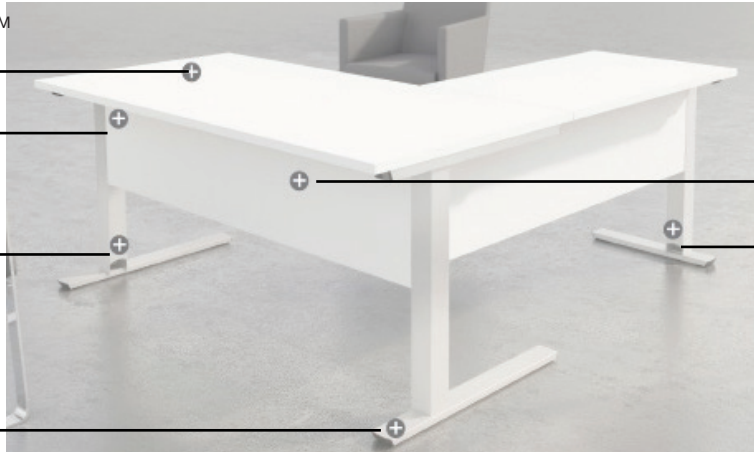

Iog_in

PRICE LIST / TARIF 2019

TECHNICAL DATA

PLANS DE TRAVAIL/DESKTOPS / LUXE 18 MM
OR MELAMINE 25MM

APERTURE AU VOILE DE FOND
HOLES IN THE MODESTY PANEL

APERTURES/HOLES FOR CABLING

NIVELLEURS/ LEVELERS

VOILE DE FOND 19MM /
MODESTY PANEL 19MM
STRUCTURAL

APERTURES AUX LATÉRAUX
HOLES IN THE LEGS

DESKTOPS

- BILAMINATED DESKTOPS WORKING DESKTOPS IN 25 MM THICK WOODEN PARTICLE BOARD,
 - LUXE DESKTOPS
- PLEASE CONSULT TECHNICAL SHEET FOR EACH FINISH

Log_in

Structure

Vertical support of pickling steel of 2mm thick, bent and welded together to provide high resistance. The result is a lateral side with the column not centered. Login legs are supplied completely assembled.