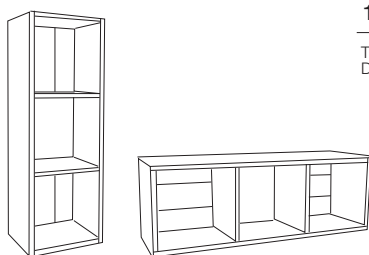

Bookshelves KUBO / Rayonnage KUBO 25mm

SIZE CM /
DIMENSIONS CM

CODE /
CODE

PRICE MELAMINE 25MM
PRIX MELAMINE 25MM

121,6 x 41,8 x 35,0

A.8664

95 €

18,29 KG / ECOT. 2,03 €

TWO POSITIONS: VERTICAL AND HORIZONTAL.
DEUX POSITIONS: VERTICAL ET HORIZONTAL.

Bookshelves KUBO / Rayonnage KUBO 25mm

SIZE CM /
DIMENSIONS CM

CODE /
CODE

PRICE MELAMINE 25MM
PRIX MELAMINE 25MM

121,6 x 81,6 x 35,0