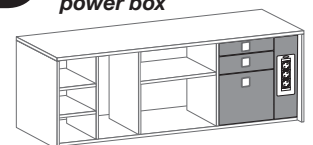

D Pedestal + poer box / Caisson + power box