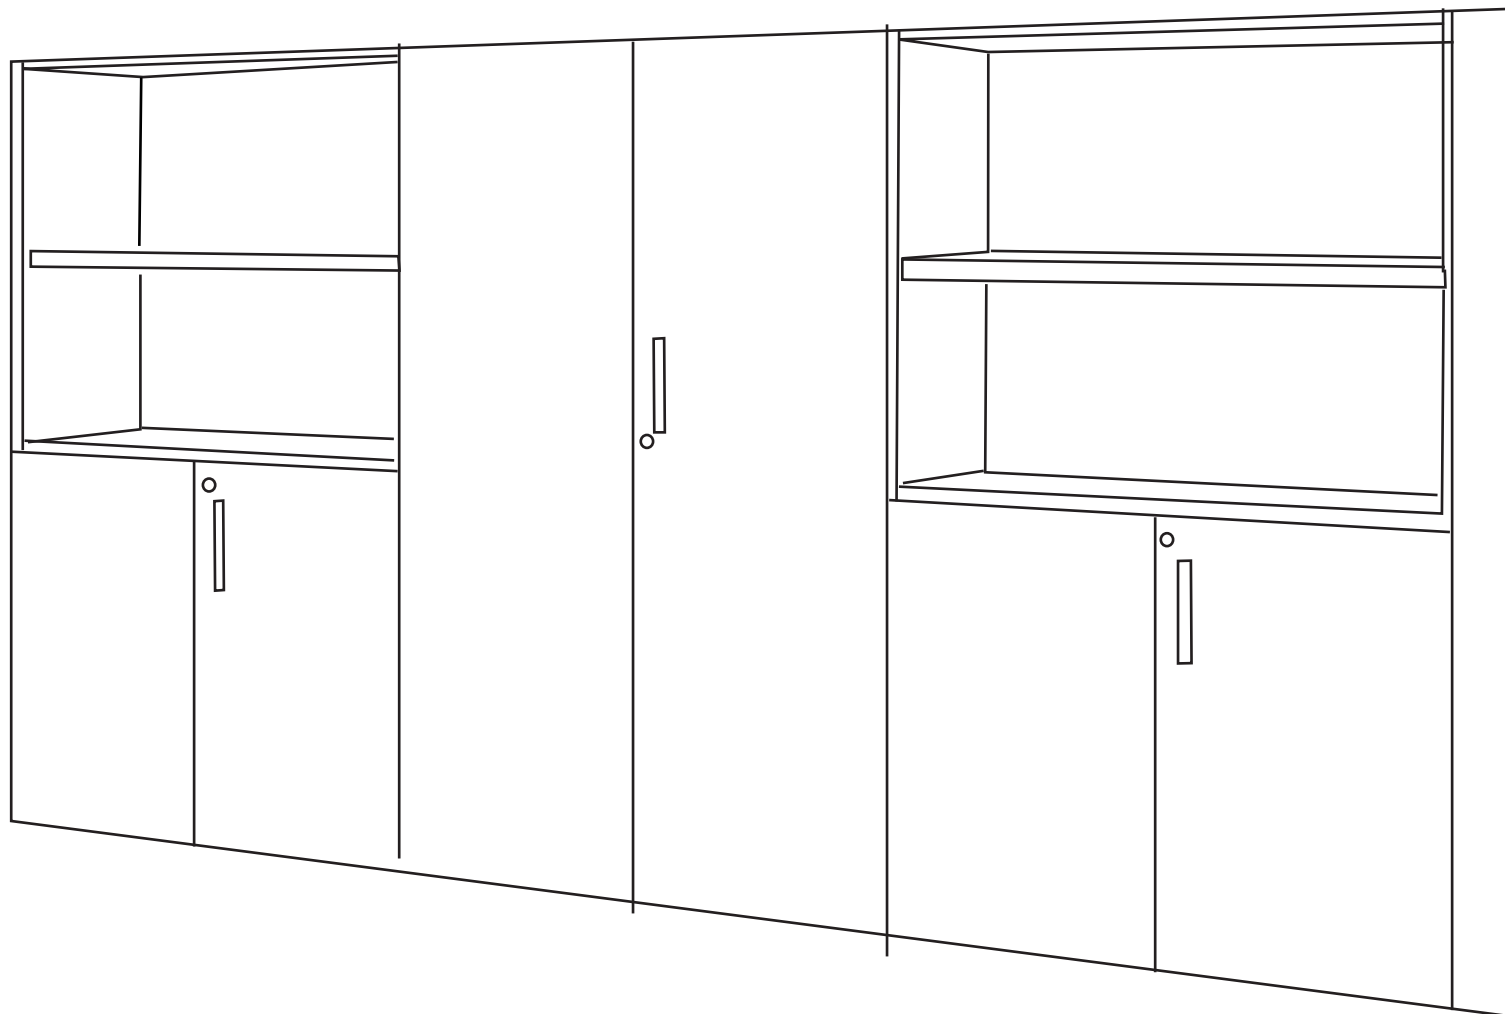

Reception counter Avant Bureaux comptoir

A/B

(MELAMINE) (A) :

DARK OAK - CHÈNE FONCÉ	10
SHADOW GREY- GRIS OMBRE	14
OAK - CHÈNE CLAIRE	70
WHITE - BLANC	90

(MELAMINE) (B) :

OAK - CHÈNE CLAIRE	70	DARK OAK - CHÈNE FONCÉ	10
GREY - GRIS	80	WALNUT-NOYER	11
MAPLE - ERABLE	84	NATURAL BEECH - HÊTRE NATUREL	12
ALUMINIUM	87	SHADOW GREY- GRIS OMBRE	14
WHITE - BLANC	90	NEBRASKA	15

Presiding table + extension / Bureaux comptoir bas + prolongation

SIZE CM / DIMENSIONS CM	CODE / CODE	PRICE MELAMINE 25 MM / PRIX MELAMINE 25 MM
249 x 78 x 85	AB.8524	850 €
289 x 78 x 85	AB.8525	872 €
329 x 78 x 85	AB.8526	898 €
369 x 78 x 85	AB.8527	922 €

(A) EXTERNAL STRUCTURE / (A) STRUCTURE EXTÉRIEURE.
(B) INTERNAL STRUCTURE / (B) STRUCTURE INTÉRIEURE.

SPECIAL COUNTER
BANQUE SPÉCIALE

EV*+ DIMENSIONS.
EV*+ DIMENSIONS.

C

(MELAMINE) (C) :

OAK - CHÈNE CLAIRE	70
GREY - GRIS	80
MAPLE - ERABLE	84
ALUMINIUM	87
WHITE - BLANC	90
DARK OAK - CHÈNE FONCÉ	10
WALNUT - NOYER	11
NATURAL BEECH - HÊTRE NATUREL	12
SHADOW GREY- GRIS OMBRE	14
NEBRASKA	15

(LUXE SUPER MATE) (C) :

WHITE / BLANC ZENIT	L3416
BASALTO ZENIT	L3406
ANTHRACITE METALDECO	L3476

(LUXE ALTO BRILLO) (C) : UNICOLOR MAX

WHITE / BLANC	L0016	-
CACHEMIR	L3026	-
BLACK/NOIR	L0086	-
BURGUNDY / BORDEAUX	L0136	-
GRAPHITE / ANTHRACITE	L0076	-
ALUMINIUM	L0416	-
CUZCO ORO	L0726	-
OCHRE	L3826	-
BLUE / BLEU	L5366	-
MARBRE WHITE / BLANC MARBRE	L4516	-

Front decorative reception desk / Façade décorative pour comptoir

SIZE CM / DIMENSIONS CM	CODE / CODE	PRICE MELAMINE / PRIX MELAMINE	PRICE LUXE 18 MM / PRIX LUXE 18 MM
for counter / pour banque 249	C.8528	304 €	442 €
for counter / pour banque 289	C.8529	326 €	488 €
for counter / pour banque 329	C.8530	352 €	542 €
for counter / pour banque 369	C.8531	378 €	598 €

(C) FRONT STRUCTURE / STRUCTURE FAÇADE DÉCORATIVE

LED Front decorative / LED Façade décorative

SIZE CM / DIMENSIONS CM	CODE / CODE	PRICE / PRIX
2 LED for counter / pour banque 249	00.2269	118 €
2 LED for counter / pour banque 289	00.2277	126 €
2 LED for counter / pour banque 329	00.2278	134 €
2 LED for counter / pour banque 369	00.2279	142 €

THE LED CAN BE PLACED AT THE BOTTOM OF THE SUPERIOR OR INFERIOR PANEL.
LE LED PEUT ÊTRE PLACE EN BAS DU PANNEAU SUPÉRIEUR OU INFÉRIEUR.

NEW PRODUCTS

CABINETS / ARMOIRES ● MONOCOLOR

PRICE LIST / TARIF 2019