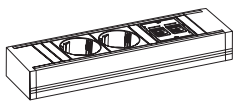

DESCRIPTION /
DESCRIPTION

3 UTE

CODE /
CODE

00.2466

FINISHES /
FINITIONS

Black / Noir

PRICE /
PRIX

45 € 0,31 KG / ECOT. 0,04 €

3 UTE + 2 DATA

00.2467

Black / noir

148 € 0,45 KG / ECOT. 0,06 €

POSSIBILITY TO CONNECT MULTIPLE EXTENTIONS / POSSIBILITÉ DE CONNECTER MULTIPLES EXTENSIONS
NOT AVAILABLE FOR UK