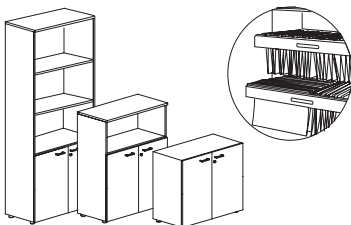

Premiere cabinet with filing / Premier armoire à dossier suspendu

SIZE CM / DIMENSIONS CM	CODE / CODE	PRICE MELAMINE / PRIX MÉLAMINE	
75 x 42 x 80	A87.8698	478 €	29,48 KG / ECOT. 3,27 €
146 x 42 x 80	A87.8699	502 €	38,39 KG / ECOT. 4,26 €
181 x 42 x 80	A87.8600	531 €	59,34 KG / ECOT. 6,58 €
75 x 42 x 80	A90.8698	478 €	29,48 KG / ECOT. 3,27 €
146 x 42 x 80	A90.8699	502 €	38,39 KG / ECOT. 4,26 €
181 x 42 x 80	A90.8600	531 €	59,34 KG / ECOT. 6,58 €

STRUCTURE / STRUCTURE: 87 ALUMINIUM / 90 WHITE / BLANC
A SET COUNTER WEIGHT IS INCLUDED IN THE CABINET H75. / DANS L'ARMOIRE H75 IL Y A INCLUS UN KIT CONTREPOIS.
SHELVES INCLUDED AND 2 HANGING FILES. / ÉTAGÈRES INCLUSES ET 2 DOSSIERS SUSPENDUS.
ARMOIRES 146H ET 181: PANNEAU ARRIÈRE DE L'ARMOIRE COMPOSÉ EN DEUX PARTIES.// CABINETS 146H AND 181: THE BACK PANEL IS
IN TWO PARTS

Pull-out drawer / Cadre télescopique

DESCRIPTION / DESCRIPTION	CODE / CODE	PRICE / PRIX	
Kit pull-out drawer / Kit cadre télescopique	00.8582	118 €	2,060 KG / ECOT. 0,24 €