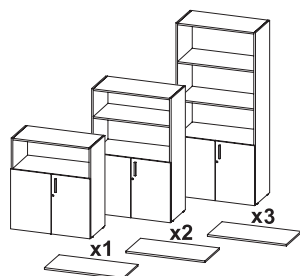

Doors / Portes

(MELAMINE) (A) :

OAK - CHÈNE CLAIRE	70
GREY - GRIS	80
MAPLE - ERABLE	84
ALUMINIUM	87
WHITE - BLANC	90
DARK OAK - CHÈNE FONCÉ	10
WALNUT - NOYER	11
NATURAL BEECH - HÊTRE NATUREL	12
SHADOW GREY- GRIS OMBRE	14
NEBRASKA	15

(LUXE SUPER MATE) (A) :

WHITE / BLANC ZENIT	L3416
BASALTO ZENIT	L3406
ANTHRACITE METALDECO	L3476

(LUXE ALTO BRILLO) (A) : UNICOLOR MAX

WHITE / BLANC	L0016	-
CACHEMIR	L3026	-
BLACK/NOIR	L0086	-
BURGUNDY / BORDEAUX	L0136	-
GRAPHITE / ANTHRACITE	L0076	-
ALUMINIUM	L0416	-
CUZCO ORO	L0726	-
OCHRE	L3826	-
BLUE / BLEU	L5366	-
MARBRE WHITE / BLANC MARBRE	L4516	-

Cabinets with low doors with 19 mm shelves / étagères de 19 mm
Armoires à portes basses

FINISHED CABINET, ADDITIONAL TOP IS NOT NECESSARY. / RAYONNAGE COMPLET, TOP ADDITIONNEL PAS NÉCESSAIRE.

SIZE CM / DIMENSIONS CM	CODE / CODE	PRICE MELAMINE 19 MM / PRIX MELAMINE 19 MM	PRICE LUXE 18 MM / PRIX LUXE 18 MM
90 X 45 X 103	AB.3813	255 € 42,39 KG / ECOT. 4,70 €	311 € 44,33 KG / ECOT. 4,92 €
90 X 45 X 143	AB.3820	286 € 53,43 KG / ECOT. 5,93 €	344 € 55,37 KG / ECOT. 6,14 €
90 X 45 X 195	AB.3828	341 € 63,03 KG / ECOT. 7,32 €	399 € 67,97 KG / ECOT. 7,54 €

19 MM SHELVES INCLUDED. / 19 MM ÉTAGÈRES INCLUSES.

25 mm shelves / étagères de 25 mm

SIZE CM / DIMENSIONS CM	CODE / CODE	PRICE MELAMINE 25 MM / PRIX MELAMINE 25 MM	PRICE LUXE 18 MM / PRIX LUXE 18 MM
90 X 45 X 103	AB.3613	260 € 43,75 KG / ECOT. 4,85 €	311 € 45,69 KG / ECOT. 5,07 €
90 X 45 X 143	AB.3620	294 € 56,15 KG / ECOT. 6,23 €	344 € 58,09 KG / ECOT. 6,44 €
90 X 45 X 195	AB.3628	352 € 69,45 KG / ECOT. 7,70 €	399 € 71,39 KG / ECOT. 7,92 €

25 MM SHELVES INCLUDED. / 25 MM ÉTAGÈRES INCLUSES.

metallic shelves / Métallique étagères

SIZE CM / DIMENSIONS CM	CODE / CODE	PRICE MELAMINE 25 MM / PRIX MELAMINE 25 MM
90 X 45 X 103	A.3713	269 € 43,75 KG / ECOT. 4,85 €
90 X 45 X 143	A.3720	305 € 56,15 KG / ECOT. 6,23 €
90 X 45 X 195	A.3728	369 € 69,45 KG / ECOT. 7,70 €

25 MM SHELVES INCLUDED. / 25 MM ÉTAGÈRES INCLUSES.

METAL SHELVES INCLUDED ÉTAGÈRES MÉTALLIQUES INCLUSES.

ALL SHELVES IN ALUMINIUM EXCEPT FOR WHITE FINISH TOUS LES ÉTAGÈRES ALUMINIUM SAUF LA FINITION EN BLANC.

(MELAMINE / MÉLAMINE) (B) :

ALUMINIUM	87
WHITE - BLANC	90
SHADOW GREY- GRIS OMBRE	14