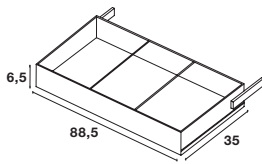

SIZE CM /
DIMENSIONS CM

CODE /
CODE

PRICE /
PRIX

88,5 X 35 X 6,5

00.3202

153 € 1,40 KG / ECOT. 0,17 €

COLOR BLACK. ONLY FOR CABINETS 90.
COULEUR NOIR. UNIQUEMENT POUR ARMOIRES 90.

Telescopic hanger / Support cintre

SIZE CM /
DIMENSIONS CM

CODE /
CODE

PRICE /
PRIX

00.3203

29 € 1 KG / ECOT. 0,12 €

COLOR BLACK. ONLY FOR CABINETS 45 AND 90.
COULEUR NOIR. UNIQUEMENT POUR ARMOIRES 45 ET 90.