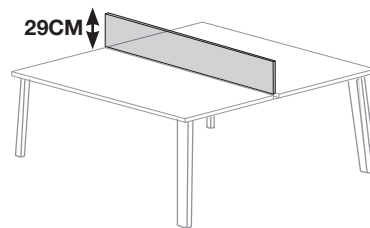

**Methacrylate screen for bench desks /
Ecrans en méthacrylate translucide pour plans doubles**

FOR DESKS / POUR BUREAUX	CODE / CODE	METHACRYLATE PRICE / PRIX METHACRYLATE
L120	00.2406 / 03.2406	217 € 4,66 KG / ECOT. 0,57 €
L140	00.2407 / 03.2407	243 € 5,02 KG / ECOT. 0,61 €
L160	00.2408 / 03.2408	286 € 5,38 KG / ECOT. 0,66 €
L180	00.2409 / 03.2409	305 € 5,74 KG / ECOT. 0,70 €
L200	00.2410 / 03.2410	336 € 6,10 KG / ECOT. 0,75 €

TRANSLUCENT - TRANSLUCIDE 00 / BLACK - NOIR 03.
BRACKETS INCLUDED. / SUPPORTS INCLUS.

SUPPORTS

**FINISHES / FINITIONS
(METALLICS - MÉTALLIQUES) (B) :**

WHITE - BLANC	2
ALUMINIUM	6
BLACK - NOIR	1