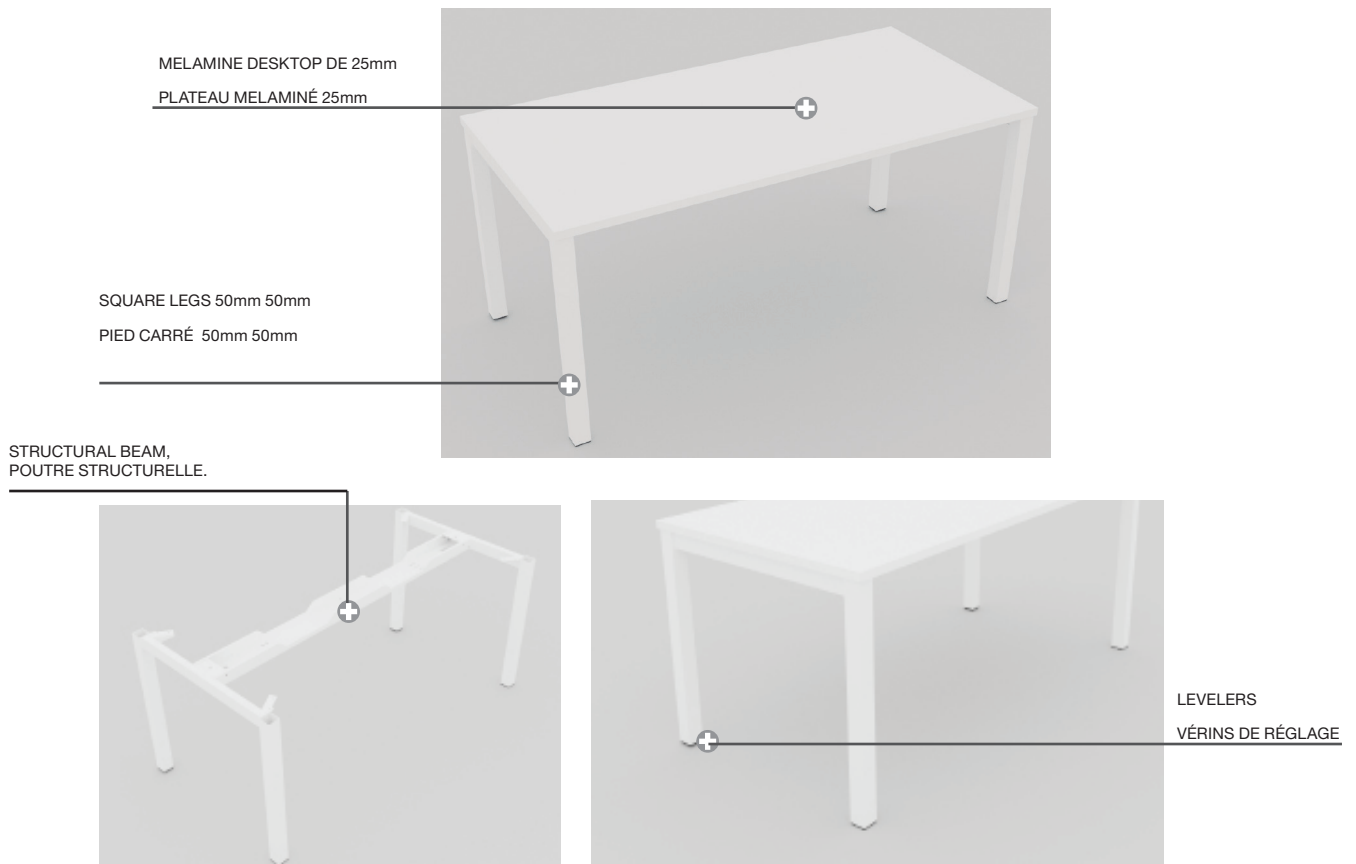

*SQUARE STRUCTURES
EASY ASSEMBLING.*

*STRUCTURES CARREES
ASSEMBLAGE
FACILE.*

TARIF 2019

TECHNICAL DESCRIPTION - DESCRIPTION TECHNIQUE

**DESKTOPS**

Melamine faced desktop of 25 mm thickness. Working desktops glued with synthetic resins with an average density of 630 Kg/m³. Melamine coating, with 2 mm thick edges of PVC applied with PUR glue (Solid Hygro Reactive Polyurethane Adhesive), innovation is applied in the gluing process, which provides the benefits of great resistance to heat and an optimal behaviour towards moisture and solvents. The edges and corners of work surfaces are rounded by R=2 mm.