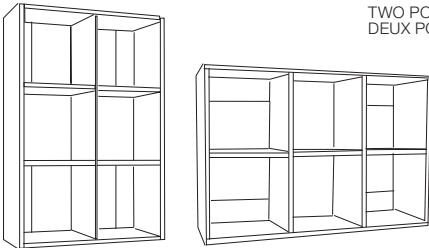

Bookshelves KUBO / Rayonnage KUBO 25mm

SIZE CM /
DIMENSIONS CM

CODE /
CODE

PRICE MELAMINE /
PRIX MELAMINE

121,6 x 81,6 x 35,0

A.8661

162 € 18,29 KG / ECOT. 2,03 €

TWO POSITIONS: VERTICAL AND HORIZONTAL.
DEUX POSITIONS: VERTICAL ET HORIZONTAL.