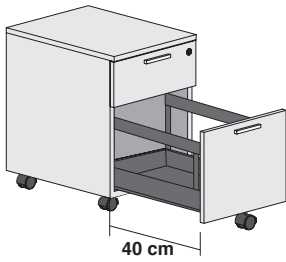

BILAMINATED PEDESTAL structure

MATERIAL

19mm thick chipboard bonded with synthetic resins, with a medium-density of 650 kg/m³. Grupo Alvic complies with PEFC regulations to protect the environment so that the Woods used proceed from sustainable exploitations.

Melamine coating with ABS edging applied with PUR glue (solid polyurethane hygro-reactive adhesive), innovation applied in the bonding process that provides high resistance a properties to heat and optimum performance to moisture and solvents. The application of the PUR glue at the gluing process is carried out via gun that allows the glue to be applied to solely the surface edging without traces of glue affecting the work surface resulting in the cabinet finishings.

The format of the PUR glue's translucent color makes it virtually invisible and its composition is, in addition, of greater adherence than normal glue. The results are high quality finishings compared to the traditional gluing system.

Castors are bi-colour Ø = 50mm, suitable for hard and soft flooring, with, security front wheels brake.

5th. Wheel in hanging folder's drawer to provide greater stability and operability. Soundproofing and smoothness.