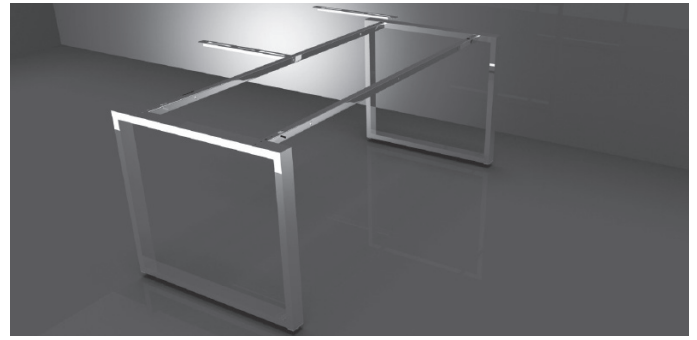

Serie Oxygen

PLATEAUX COULISSANTS

POUR LES BUREAUX INDIVIDUELS, les plans de travail coulissants sont une OPTION. Il faut commander le kit de guides coulissants. Les bureau individuels sont fournies avec les plans de travail fixes, assemblage du plateau à la structure par des inserts métalliques.

POUR LES BUREAUX BENCH et RETOURS, les bureaux sont toujours fournies avec le système COULISSANTE, comment solution standard.

Système plan de travail coulissant

Les plans de travail incorporent des supports-patins coulissants en polyamide qui permettent leur encastrément à la structure de forme simple et rapide, grâce à un simple système d'emboîtement, sans besoin de vis.

En même temps, ces supports sont encastrés dans des rails métalliques conçus par estampage qui permettent de faire coulisser le plan de travail jusqu'à l'utilisateur, permettant ainsi une parfaite accessibilité à la goulotte. Ces rails doivent être fixés par des inserts expansibles en polyamide aux traverses du bureau. Le montage est rapide et facile et n'a pas besoin d'outils. Ces rails sont fournis en graphite foncé.

PLATEAUX

Plans de travail bilaminés

Plans de travail en panneau aggloméré de particules en bois, disponible en 19 mm d'épaisseur, collage avec résines synthétiques, de densité moyenne 650 kg/m³. Grupo Alvic respecte la norme PEFC de protection de l'environnement pour que le bois utilisé provienne de l'exploitation durable. Recouvrement en mélamine, avec chant en ABS de 2 mm d'épaisseur, appliqué à l'aide de colle PUR (Adhésif solide polyuréthane hygro-réactif), Les arêtes des chants s'arrondissent à R= 2 mm, étant ainsi arrondis les chants et les coins de la surface de travail.

Plans de travail Luxe

Panneau en fibre de haute densité. Épaisseur 18,3 mm (tolérance ± 0.3 mm). Design haute brillance grâce au processus de laqué dernière génération qui offre une haute résistance et un éclat stable de plus de 100 gloss. Chant de panneau ABS et application de colle en polyuréthane lui confèrent une grande résistance à la traction et à l'humidité.

Contre-façade du panneau en finition mate de design. Disponible en plus de 20 finitions. Les plans de travail sont en toujours en chant MAX; ce chant intègre une bande de couleur aluminium sur la partie inférieur et une bande de couleur translucide sur la partie supérieur qui reproduit la même finition du plateau.

Top en verre

Top en verre trempé: 8 mm