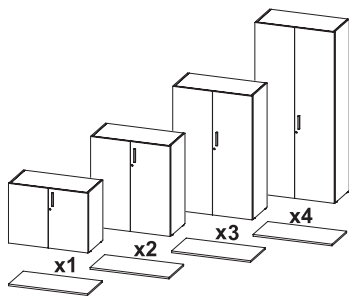

Cabinets with doors 90
Armoires à portes 90

19 mm shelves / étagères de 19 mm

FINISHED CABINET, ADDITIONAL
TOP IS NOT NECESSARY. /
RAYONNAGE COMPLET, TOP
ADDITIONNEL PAS NÉCESSAIRE.

SIZE CM / DIMENSIONS CM	CODE / CODE	PRICE MELAMINE PRIX MELAMINE
90 X 45 X 70	A.4803	203 € 31,55 KG / ECOT. 3,50 €
90 X 45 X 103	A.4809	279 € 44,57 KG / ECOT. 4,94 €
90 X 45 X 143	A.4816	349 € 60,22 KG / ECOT. 6,68 €
90 X 45 X 195	A.4824	435 € 78,48 KG / ECOT. 8,71 €

19 MM SHELVES INCLUDED. / 19 MM ÉTAGÈRES INCLUSES.

25 mm shelves / étagères de 25 mm

SIZE CM / DIMENSIONS CM	CODE / CODE	PRICE MELAMINE PRIX MELAMINE
90 X 45 X 70	A.4603	211 € 32,25 KG / ECOT. 3,50 €
90 X 45 X 103	A.4609	295 € 46,63 KG / ECOT. 5,17 €
90 X 45 X 143	A.4616	372 € 60,22 KG / ECOT. 7,06 €
90 X 45 X 195	A.4624	463 € 82,60 KG / ECOT. 9,16 €

25 MM SHELVES INCLUDED. / 25 MM ÉTAGÈRES INCLUSES.

(MELAMINE) (A) :

OAK - CHÈNE CLAIRE	70
GREY - GRIS	80
MAPLE - ERABLE	84
ALUMINIUM	87
WHITE - BLANC	90
DARK OAK - CHÈNE FONCÉ	10
WALNUT - NOYER	11
NATURAL BEECH - HÊTRE NATUREL	12
SHADOW GREY- GRIS OMBRE	14
NEBRASKA	15

metal shelves / étagères métalliques

SIZE CM / DIMENSIONS CM	CODE / CODE	PRICE MELAMINE PRIX MELAMINE
90 X 45 X 70	A.4703	222 € 27,25 KG / ECOT. 3,02 €
90 X 45 X 103	A.4709	320 € 35,97 KG / ECOT. 3,99 €
90 X 45 X 143	A.4716	408 € 47,32 KG / ECOT. 5,25 €
90 X 45 X 195	A.4724	514 € 61,28 KG / ECOT. 6,80 €

METAL SHELVES INCLUDED. / ÉTAGÈRES MÉTALLIQUES INCLUSES. TOUS LES ÉTAGÈRES ALUMINIUM SAUF LA FINITION EN BLANC / ALL SHELVES IN ALUMINIUM EXCEPT FOR WHITE FINISH.