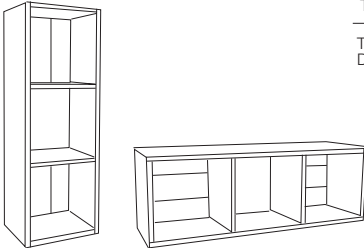

Bookshelves KUBO / Rayonnage KUBO 25mm

SIZE CM /
DIMENSIONS CM

CODE /
CODE

PRICE MELAMINE /
PRIX MELAMINE

121,6 x 41,8 x 35,0

A.8660

95 € 18,29 KG / ECOT. 2,03 €

TWO POSITIONS: VERTICAL AND HORIZONTAL.
DEUX POSITIONS: VERTICAL ET HORIZONTAL.