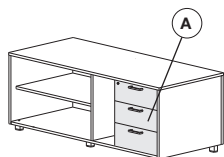

A87.3078 ALUMINIUM STRUCTURE + FRONTS IN / LUXE / MELAMINE.
STRUCTURE ALUMINIUM + FAÇADE / LUXE / MELAMINE.