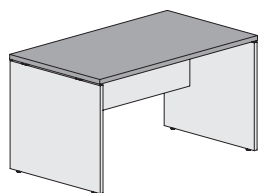

premier

PRICE LIST / TARIF 2019

Pano première

Desktop

Melamine faced desktop of **25mm** thickness. **2mm** thick-**R=2 mm** - ABS rolled edge all round applied with PUR glue. Metallic inserts are included in the underside of the desktop to permit fixing to the base structure.