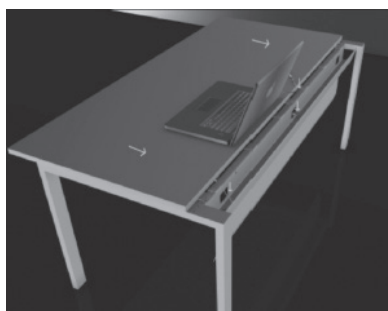

Sliding desktops

FOR INDIVIDUAL TABLES, SLIDING DESKTOPS ARE OPTIONAL. Individual tables are supplied with fixed desktops, through metallic inserts screwed in the top. To get sliding desktops it is necessary to order the sliding guides KIT.

FOR BENCH TABLES AND RETURN DESKS, desktops are always provided with sliding function, as standard solution.

Sliding desktop system

The desktops have integrated polyamide sliding supports that allow them to be assembled to the structure easily and fast, with a simple clipping without the need of using screws.

In turn, these supports keep attached to the metal rails, which have been shaped by engraving so that the desktop can slide towards the user, providing them with perfect access to the electrification tray. These rails are assembled to the crossbars with polyamide extendable inserts. Its assembly, which does not require any tools, is fast and easy to perform. These rails are provided in dark graphite colour.

Desktops

Bilaminated desktops. The series i.Pop offers numerous desktop possibilities:

Desktops Bilaminated

Desktops Luxe

Glass desktops

Metal structure

Cold laminated steel sheet, painted with epoxy powder smooth finish in the oven in aluminum (ral 9006), white (ral 9003) with an average thickness of 60 microns. The structures are composed of sides, whose ends are goal-shaped, which are joined by crossbars. The I.POP sides are manufactured with 60x30mm tubes, while all the crossbars of the series I.POP are at least 30x30mm. The legs of the sides are equipped with levelers, in polypropylene with anti-slip darn, to adjust the height.

Available structures

Plateaux coulissants