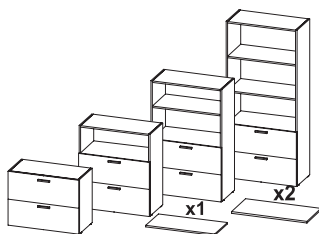

Filing cabinets with / 19 mm shelves / étagères de 19 mm
Armoires à dossier suspendu

FINISHED CABINET, ADDITIONAL TOP IS NOT NECESSARY. / RAYONNAGE COMPLET, TOP ADDITIONNEL PAS NÉCESSAIRE.

SIZE CM / DIMENSIONS CM	CODE / CODE	PRICE MELAMINE 19 MM / PRIX MELAMINE 19 MM	PRICE LUXE 18 MM / PRIX LUXE 18 MM
90 X 45 X 70	AB.3806	430 € 41,75 KG / ECOT. 4,63 €	486 € 43,69 KG / ECOT. 4,84 €
90 X 45 X 103	AB.3812	424 € 47,09 KG / ECOT. 5,22 €	479 € 49,03 KG / ECOT. 5,44 €
90 X 45 X 143	AB.3819	466 € 58,13 KG / ECOT. 6,45 €	525 € 60,07 KG / ECOT. 6,66 €
90 X 45 X 195	AB.3827	505 € 70,73 KG / ECOT. 7,85 €	565 € 72,67 KG / ECOT. 8,06 €

19 MM SHELVES INCLUDED. / 19 MM ÉTAGÈRES INCLUSES.

IMPORTANT A SET COUNTER WEIGHT IS INCLUDED IN THE CABINET H70. / DANS L'ARMOIRE H70 IL Y A INCLUS UN KIT CONTREPOIS. WITHOUT LOCK. / SANS SERRURE.

25 mm shelves / étagères de 25 mm

SIZE CM / DIMENSIONS CM	CODE / CODE	PRICE MELAMINE 25 MM / PRIX MELAMINE 25 MM	PRICE LUXE 18 MM / PRIX LUXE 18 MM
90 X 45 X 70	AB.3606	430 € 41,75 KG / ECOT. 4,63 €	486 € 43,69 KG / ECOT. 4,84 €
90 X 45 X 103	AB.3612	424 € 47,09 KG / ECOT. 5,22 €	479 € 49,03 KG / ECOT. 5,44 €
90 X 45 X 143	AB.3619	473 € 59,49 KG / ECOT. 6,60 €	531 € 61,43 KG / ECOT. 6,81 €
90 X 45 X 195	AB.3627	519 € 72,79 KG / ECOT. 8,07 €	580 € 74,73 KG / ECOT. 8,29 €

25 MM SHELVES INCLUDED. / 25 MM ÉTAGÈRES INCLUSES.

IMPORTANT A SET COUNTER WEIGHT IS INCLUDED IN THE CABINET H70. / DANS L'ARMOIRE H70 IL Y A INCLUS UN KIT CONTREPOIS. WITHOUT LOCK. / SANS SERRURE.

(MELAMINE / MÉLAMINE) (B) :

ALUMINIUM	87
WHITE - BLANC	90
SHADOW GREY- GRIS OMBRE	14