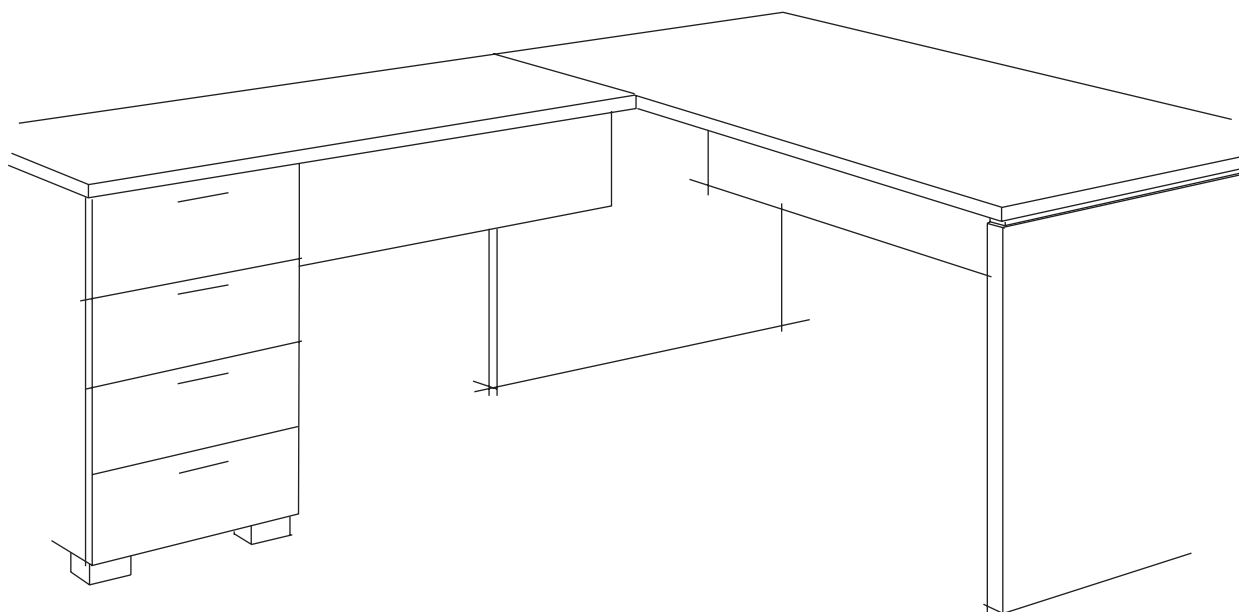

CENTRAL LOCKING / SYSTÈME CENTRAL DE FERMETURE
WITHOUT HANDLE, WITHOUT BRAKES / SANS POIGNÉE, SANS FREINS

new panō

PRICE LIST / TARIF 2019

DESKTOP

Melamine faced desktop of 25 mm thickness. Working desktops glued with synthetic resins with an average density of 690 Kg/m³. Melamine coating, with 2 mm thick edges of PVC applied with PUR glue (Solid Hygro Reactive Polyurethane Adhesive), innovation is applied in the gluing process, which provides the benefits of great resistance to heat and an optimal behaviour towards moisture and solvents