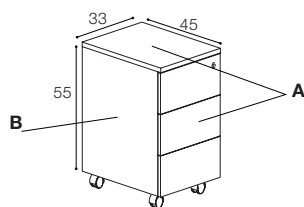

(MELAMINE) (A) :

OAK - CHÈNE CLAIRE	70
GREY - GRIS	80
MAPLE - ERABLE	84
ALUMINIUM	87
WHITE - BLANC	90
DARK OAK - CHÈNE FONCÉ	10
WALNUT - NOYER	11
NATURAL BEECH - HÊTRE NATUREL	12
SHADOW GREY- GRIS OMBRE	14
NEBRASKA	15

3 drawers mobile KUBO / Caissons mobiles 3 tiroirs KUBO

SIZE CM / DIMENSIONS CM	CODE / CODE	PRICE MELAMINE / PRIX MELAMINE
33 x 45 x 55	A87.8663	150 € 30,00 KG / ECOT. 3,33 €
33 x 45 x 55	A90.8663	150 € 30,00 KG / ECOT. 3,33 €

A87 PANNEAU ARRIÈRE EN ALUMINIUM
A87 BACK PANNEL IN ALUMINI

A90 PANNEAU ARRIÈRE EN BLANC
A90 BACK PANNEL IN WHITE

WOODEN DRAWER / TIROIRS EN BOIS
A = TOP + FRONTS / TOP + FAÇADES
B = STRUCTURE: **87** ALUMINIUM / **90** WHITE / BLANC

CENTRAL LOCKING / SYSTÈME CENTRAL DE FERMETURE
WITHOUT HANDLE, WITHOUT BRAKES / SANS POIGNÉE, SANS FREINS