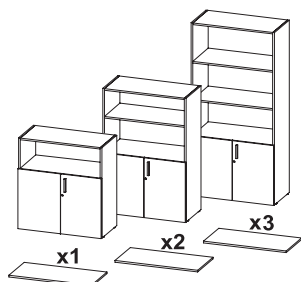

Cabinets with low doors
Armoires à portes basses

FINISHED CABINET, ADDITIONAL
TOP IS NOT NECESSARY. /
RAYONNAGE COMPLET, TOP
ADDITIONEL PAS NÉCESSAIRE.

19 mm shelves / étagères de 19 mm

SIZE CM / DIMENSIONS CM	CODE / CODE	PRICE MELAMINE PRIX MELAMINE
90 X 45 X 103	A.4813	275 € 42,39 KG / ECOT. 4,70 €
90 X 45 X 143	A.4820	310 € 53,43 KG / ECOT. 5,93 €
90 X 45 X 195	A.4828	373 € 63,03 KG / ECOT. 7,32 €

19 MM SHELVES INCLUDED. / 19 MM ÉTAGÈRES INCLUSES.

25 mm shelves / étagères de 25 mm

SIZE CM / DIMENSIONS CM	CODE / CODE	PRICE MELAMINE PRIX MELAMINE
90 X 45 X 103	A.4613	280 € 43,75 KG / ECOT. 4,85 €
90 X 45 X 143	A.4620	318 € 56,15 KG / ECOT. 6,23 €
90 X 45 X 195	A.4628	384 € 69,45 KG / ECOT. 7,70 €

25 MM SHELVES INCLUDED. / 25 MM ÉTAGÈRES INCLUSES.

(MELAMINE) (A) :

OAK - CHÈNE CLAIRE	70
GREY - GRIS	80
MAPLE - ERABLE	84
ALUMINIUM	87
WHITE - BLANC	90
DARK OAK - CHÈNE FONCÉ	10
WALNUT - NOYER	11
NATURAL BEECH - HÊTRE NATUREL	12
SHADOW GREY- GRIS OMBRE	14
NEBRASKA	15

metallic shelves / étagères en metal

SIZE CM / DIMENSIONS CM	CODE / CODE	PRICE MELAMINE PRIX MELAMINE
90 X 45 X 103	A.4713	291 € 43,75 KG / ECOT. 4,85 €
90 X 45 X 143	A.4720	344 € 56,15 KG / ECOT. 6,23 €
90 X 45 X 195	A.4728	422 € 69,45 KG / ECOT. 7,70 €

25 MM SHELVES INCLUDED. / 25 MM ÉTAGÈRES INCLUSES.

METAL SHELVES INCLUDED. ÉTAGÈRES MÉTALLIQUES INCLUSES.
ALL SHELVES IN ALUMINIUM EXCEPT FOR WHITE FINISH TOUS LES ÉTAGÈRES ALUMINIUM
SAUP LA FINITION EN BLANC.