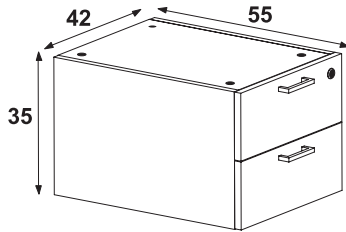

Pedestals

Structure

Melamine faced of 19mm thickness, ABS edging edge all round applied with polyurethane glue to front and top rear panel in 10mm thick melamine faced chipboard edged in 0.4mm ABS.

The unit is fixed with vaporised beech plugs glued and pressed.

Drawers

Available in:

- Wooden drawer: structure formed with DM, covered in aluminium.
- Metallic drawers: metallic body in one piece finished in colour black. The drawers incorporate metallic pull handles. The castors, are of 50mm diameter, bi-colour, suitable for hard and soft flooring.
- Metallic guides finished with epoxy paint, which include runners covered with material to reduce noise.
- Central locking with chrome lock. Keys are provided with plastic foldable cover.

Pedestal fronts

Available in our new LUXE finish.

Drawers

Metallic body in one piece finished in colour black. Metallic guides with full extraction finished in epoxy paint.

Central locking system with zamak chrome lock. Keys are provided with a plastic foldable cover.

Incorporates an anti-tilting system.

Caissons

Structure

Panneau de particules de 19 mm d'épaisseur. Finition mélaminé. Chant, appliqué à l'aide de colle polyuréthane, dont les arêtes sont arrondies façade et le top. Voile de fond de 10mm d'épaisseur. Pour le reste, chant de 0,4 mm. L'ensemble est collé et pressé, équipé de chevilles en hêtre vaporisé.

Tiroirs

Disponibles en:

- *Tiroir en bois : structure formée d'éléments de DM. Finition couleur aluminium.*
- *Tiroir métallique: structure métallique en une pièce couleur noir.*
- *Pour tous les tiroirs: coulisses métalliques, finition peinture époxy munies des matériaux pour amortir le bruit.*
- *Roulettes diamètre standard de 50mm - bicouleur aptes aux sols durs et en moquette.*
- *Système central de fermeture avec cylindre en zamak chromé. Les clés sont fournies avec une housse en plastique.*

Façades Tiroir

Disponibles en finition mélaminé et finition LUXE.

Tiroirs

Structure métallique en une pièce couleur noir. Coulisses métalliques d'extraction totale. Finition peinture époxy. Système central de fermeture avec cylindre en zamak chromé. Une des clés est fournie avec une housse en plastique. Système antireversement incorporé.