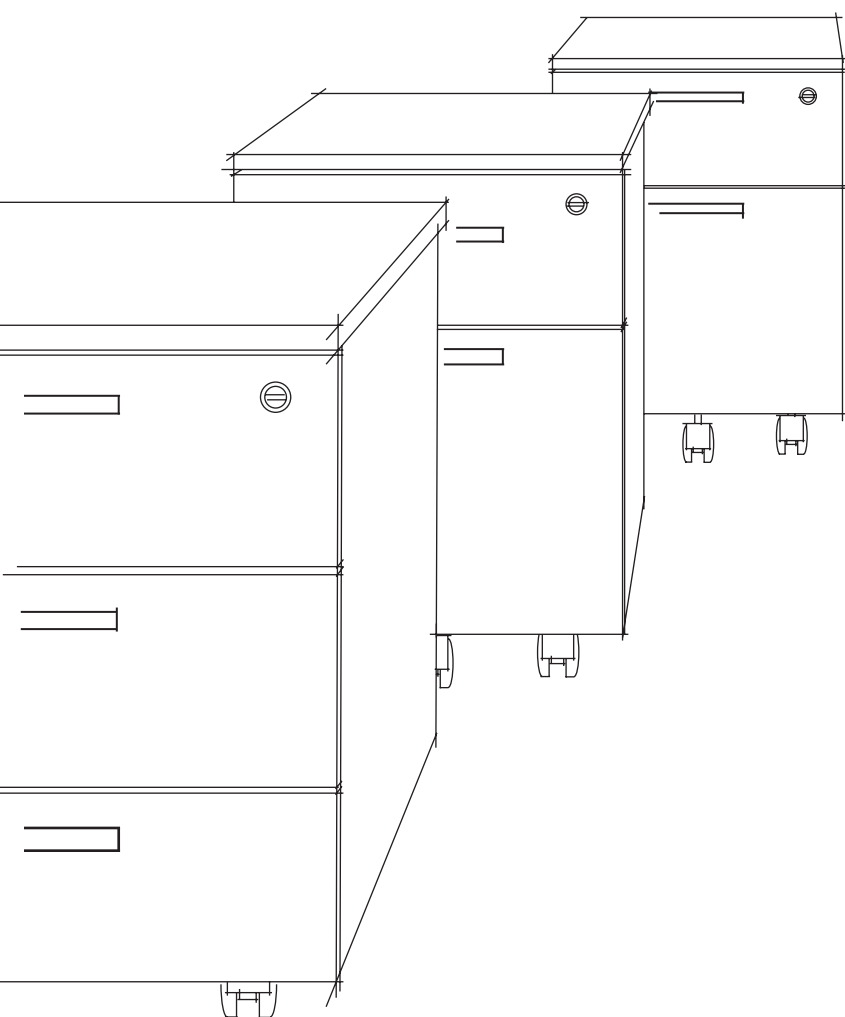

PEDESTALS
MONOCOLOR

CAISSONS
MONOCOLOR

PRICE LIST / TARIF 2019