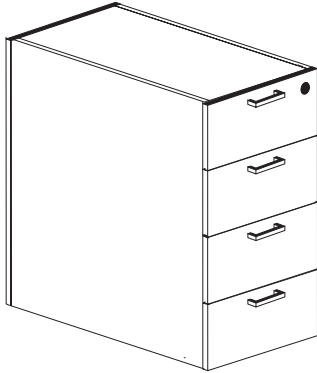

Pedestals

Structure

Melamine faced of 19mm thickness, ABS edging edge all round applied with polyurethane glue to front and top rear panel in 10mm thick melamine faced chipboard edged in 0.4mm ABS.

The unit is fixed with vaporised beech plugs glued and pressed.

Drawers

Available in:

- Wooden drawer: structure formed with DM, covered in aluminium.
- Metallic drawers: metallic body in one piece finished in colour black. The drawers incorporate metallic pull handles. The castors, are of 50mm diameter, bi-colour, suitable for hard and soft flooring.
- Metallic guides finished with epoxy paint, which include runners covered with material to reduce noise.
- Central locking with chrome lock. Keys are provided with plastic foldable cover.

Pedestal fronts

Available in our new LUXE finish.

Drawers

Metallic body in one piece finished in colour black. Metallic guides with full extraction finished in epoxy paint.

Central locking system with zamak chrome lock. Keys are provided with a plastic foldable cover.

Incorporates an anti-tilting system.

Caissons

Structure

Panneau de particules de 19 mm d'épaisseur. Finition mélaminé. Chant, appliqué à l'aide de colle polyuréthane, dont les arêtes sont arrondies façade et le top. Voile de fond de 10mm d'épaisseur. Pour le reste, chant de 0,4 mm. L'ensemble est collé et pressé, équipé de chevilles en hêtre vaporisé.

Tiroirs

Disponibles en:

- *Tiroir en bois : structure formée d'éléments de DM. Finition couleur aluminium.*
- *Tiroir métallique: structure métallique en une pièce couleur noir.*
- *Pour tous les tiroirs: coulisses métalliques, finition peinture époxy munies des matériaux pour amortir le bruit.*
- *Roulettes diamètre standard de 50mm - bicouleur aptes aux sols durs et en moquette.*
- *Système central de fermeture avec cylindre en zamak chromé. Les clés sont fournies avec une housse en plastique.*

Façades Tiroir

Disponibles en finition mélaminé et finition LUXE.

Tiroirs

Structure métallique en une pièce couleur noir. Coulisses métalliques d'extraction totale. Finition peinture époxy. Système central de fermeture avec cylindre en zamak chromé. Une des clés est fournie avec une housse en plastique. Système antireversement incorporé.