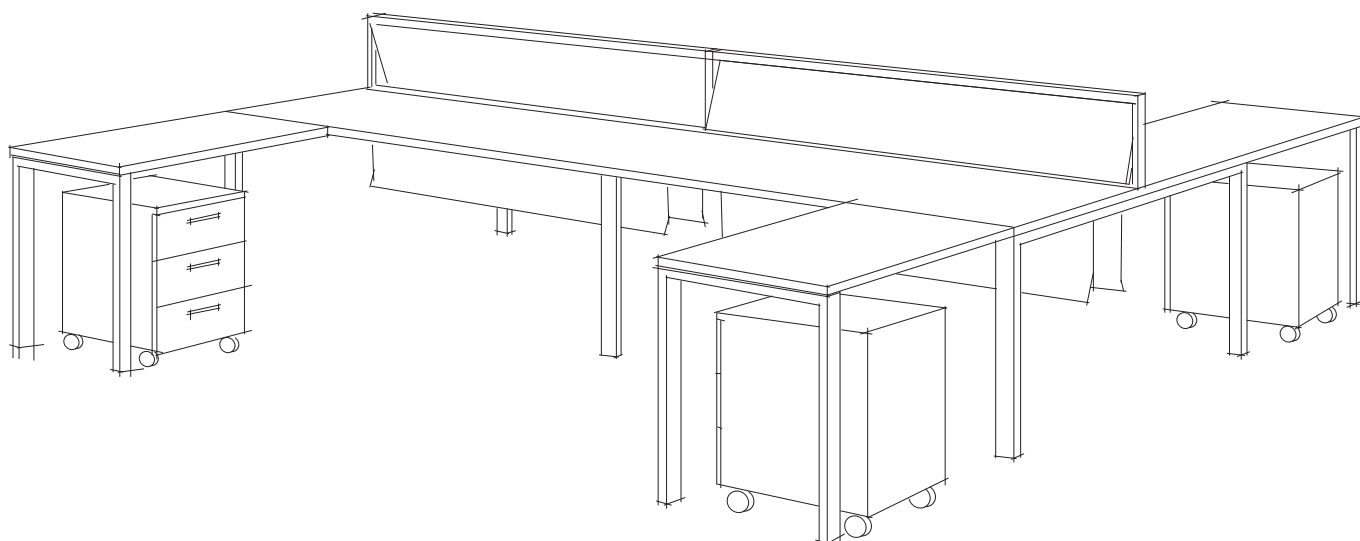

i.pop / o.pop

PRICE LIST / TARIF 2019