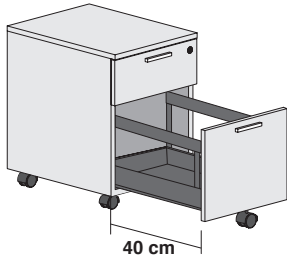

BILAMINATED PEDESTAL

Structure

MATERIAL

19mm thick chipboard bonded with synthetic resins, with a medium-density of 650 kg/m³. Grupo Alvic complies with PEFC regulations to protect the environment so that the Woods used proceed from sustainable exploitations.

Melamine coating with ABS edging applied with PUR glue (solid polyurethane hydro-reactive adhesive), innovation applied in the bonding process that provides high resistance a properties to heat and optimum performance to moisture and solvents. The application of the PUR glue at the gluing process is carried out via gun that allows the glue to be applied to solely the surface edging without traces of glue affecting the work surface resulting in the cabinet finishings.

The format of the PUR glue's translucent color makes it virtually invisible and its composition is, in addition, of greater adherence than normal glue. The results are high quality finishings compared to the traditional gluing system.

The top, bottom and sides of the cabinet are manufactured from 19mm thick chipboard with melamine coating.

The back panel is from same material, 10mm thick with melamine coating.

Pedestal top in the same finish as front drawers:

BILAMINATES

LUXE GLOSS

LUXE MATT

See index card of finishings

Castors are bi-couleur Ø = 50mm, suitable for hard and soft flooring, with, security front wheels brake.

5th. Wheel in hanging folder's drawer to provide greater stability and operability. Soundproofing and smoothness.

ASSEMBLY SYSTEM

The unit is fixed with vaporized beech plugs glued and pressed.

DRAWER

Metallic drawers

Drawer made of a sole Steel sheet element with folding black, mounted on roller or ball-bearing slides with integrated soft closing system.

The drawer is made with steel sheet DC01 thickness 7/10 and painted with epoxy powders for an internal dimension of 380mm.

CHARACTERISTICS

Soft closing

Without noise

Total drawer extraction

Wooden drawers

Structure formed by DM elements color coated aluminium.

Characteristics

Metallic guides furnished with epoxy Paint, which include runners covered with material to reduce noise.

Partial extraction of drawers.

CAISSONS BILAMINÉS

Structure

MATERIAL

Panneau de particules en bois de 19 mm d'épaisseur collage avec résines synthétiques de densité moyenne 650 kg/m³. Grupo Alvic respecte la norme PEFC de protection de l'environnement pour que le bois utilisé provienne de l'exploitation durable.