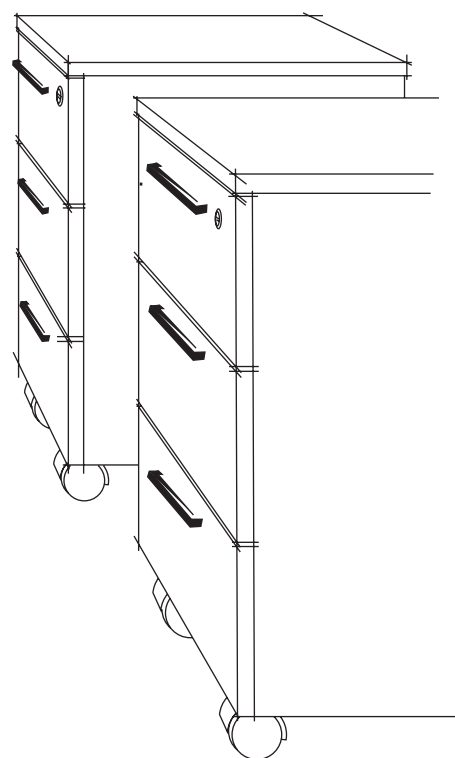

PEDESTALS
MONOCOLOR

CAISSONS
MONOCOLOR

PRICE LIST / TARIF 2019