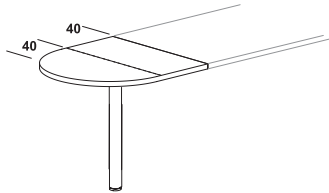

STRUCTURE

(STRUCTURE) (B) :

WHITE - BLANC	2
ALUMINIUM	8

Semicircular extension / Liaison demi-ronde

SIZE CM /
DIMENSIONS CM

80 x 80 x 75

CODE /
CODE

AB.2173