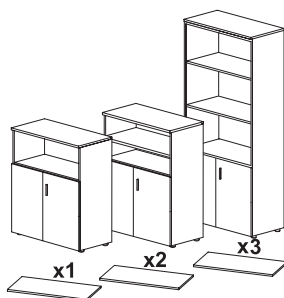

Bookshelves w/lower doors Rayonnages à portes basses

19 mm shelves / étagères de 19 mm

FINISHED CABINET, ADDITIONAL
TOP IS NOT NECESSARY. /
RAYONNAGE COMPLET, TOP
ADDITIONNEL PAS NÉCESSAIRE.

SIZE CM / DIMENSIONS CM	CODE / CODE	PRICE / PRIX	
90 x 35 x 103	A.3355	220 €	35,56 KG / ECOT. 3,94 €
90 x 35 x 143	A.3356	263 €	44,53 KG / ECOT. 4,94 €
90 x 35 x 195	A.3357	313 €	54,92 KG / ECOT. 6,09 €

19 MM SHELVES INCLUDED / 19 MM ÉTAGÈRES INCLUSES
FASTEN TO THE WALL TO WARRANTY STABILITY.
FIXER AU MUR POUR GARANTIR LA STABILITÉ.

25 mm shelves / étagères de 25 mm

SIZE CM / DIMENSIONS CM	CODE / CODE	PRICE / PRIX	
90 x 35 x 103	A.3455	231 €	36,39 KG / ECOT. 4,03 €
90 x 35 x 143	A.3456	274 €	46,19 KG / ECOT. 5,12 €
90 x 35 x 195	A.3457	325 €	57,41 KG / ECOT. 6,37 €

25 MM SHELVES INCLUDED / 25 MM ÉTAGÈRES INCLUSES
FASTEN TO THE WALL TO WARRANTY STABILITY.
FIXER AU MUR POUR GARANTIR LA STABILITÉ.

Extra shelves / Pour + étagères

SIZE CM / DIMENSIONS CM	CODE / CODE	PRICE / PRIX	
Fix / Fixe 19 mm	C.6423	18€	3,13 KG / ECOT. 0,34 €
Fix / Fixe 25 mm	C.6424	23€	3,96 KG / ECOT. 0,43 €