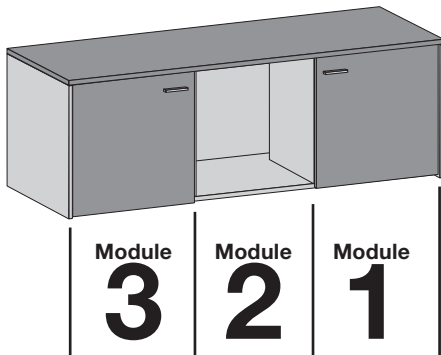

A directional system that combines with perfect balances aesthetics and functionality with discrete service elements.
Vibrant colours that frame each volume.
An executive element, ideal for using as a structural return unit as well as an independent credenza.

*Un système directionnel qui combine à la perfection l'esthétique et la fonctionnalité, avec de discrets éléments de service.
De vibrantes finitions qui encadrent chaque volume.
Meuble directionnel conçu pour s'utiliser comme support structurelle du bureau directionnel ou comme crédence indépendante.*

INDEPENDENT CREDENZA

Credenza as independent unit

Credenza's top

Available in the following materials:
BILAMINE / LUXE.

The credenza's worktop is processed in the same finishing as the swing doors.

Swing Doors

Two swing doors located in modules 1 and 3.
Doors available in 19mm thickness melamine and Luxe. They are always supplied in the same finish as the top of the credenza.
110° opening hinge system of easy assembling.

Structure

The interior of the credenza is divided into three modules:

Module 1 and Module 3

FILING CABINET EQUIPPED WITH ONE BILAMINE SHELF INBETWEEN AND SWING DOORS

Two positions to locate shelf.

Module 2

We offer the following possibilities:

A) Shelf

Available in BILAMINE.

B) 3 drawers pedestal

Manufactured in 19mm thick chipboard with a melamine coating. The

A Pedestal + Shelf

B Pedestal + Shelf / Caisson + étagère

CRÉDENCE INDEPENDENT

Plan de travail de la crédence

Disponibile dans les finitions suivantes:
BILAMINE / LUXE.

Le plan de travail de la crédence sera fourni dans la même finition que les portes battantes

Portes battantes

La crédence est fournie avec deux portes battantes aux modules 1 et 3.
Disponibles en Bilaminé de 19 mm d'épaisseur, Luxe.
Charnières d'ouvertures à 110° et système de montage rapide. Socle en zamac. Éléments mobiles en acier trempé de haute résistance.

Structure

L'intérieur de la crédence se divise en trois modules:

Module 1 et module 3

ÉLÉMENT POUR ARCHIVES DOTÉ D'UNE ÉTAGÈRE INTERMÉDIAIRE EN MÉLAMINE et PORTES BATTANTES

Étagère: Possibilité de deux positions au long des cotés.

Module 2

Possibilités suivantes :

A) Étagère

Disponibile en BILAMINE.

B) Caisson 3 tiroirs