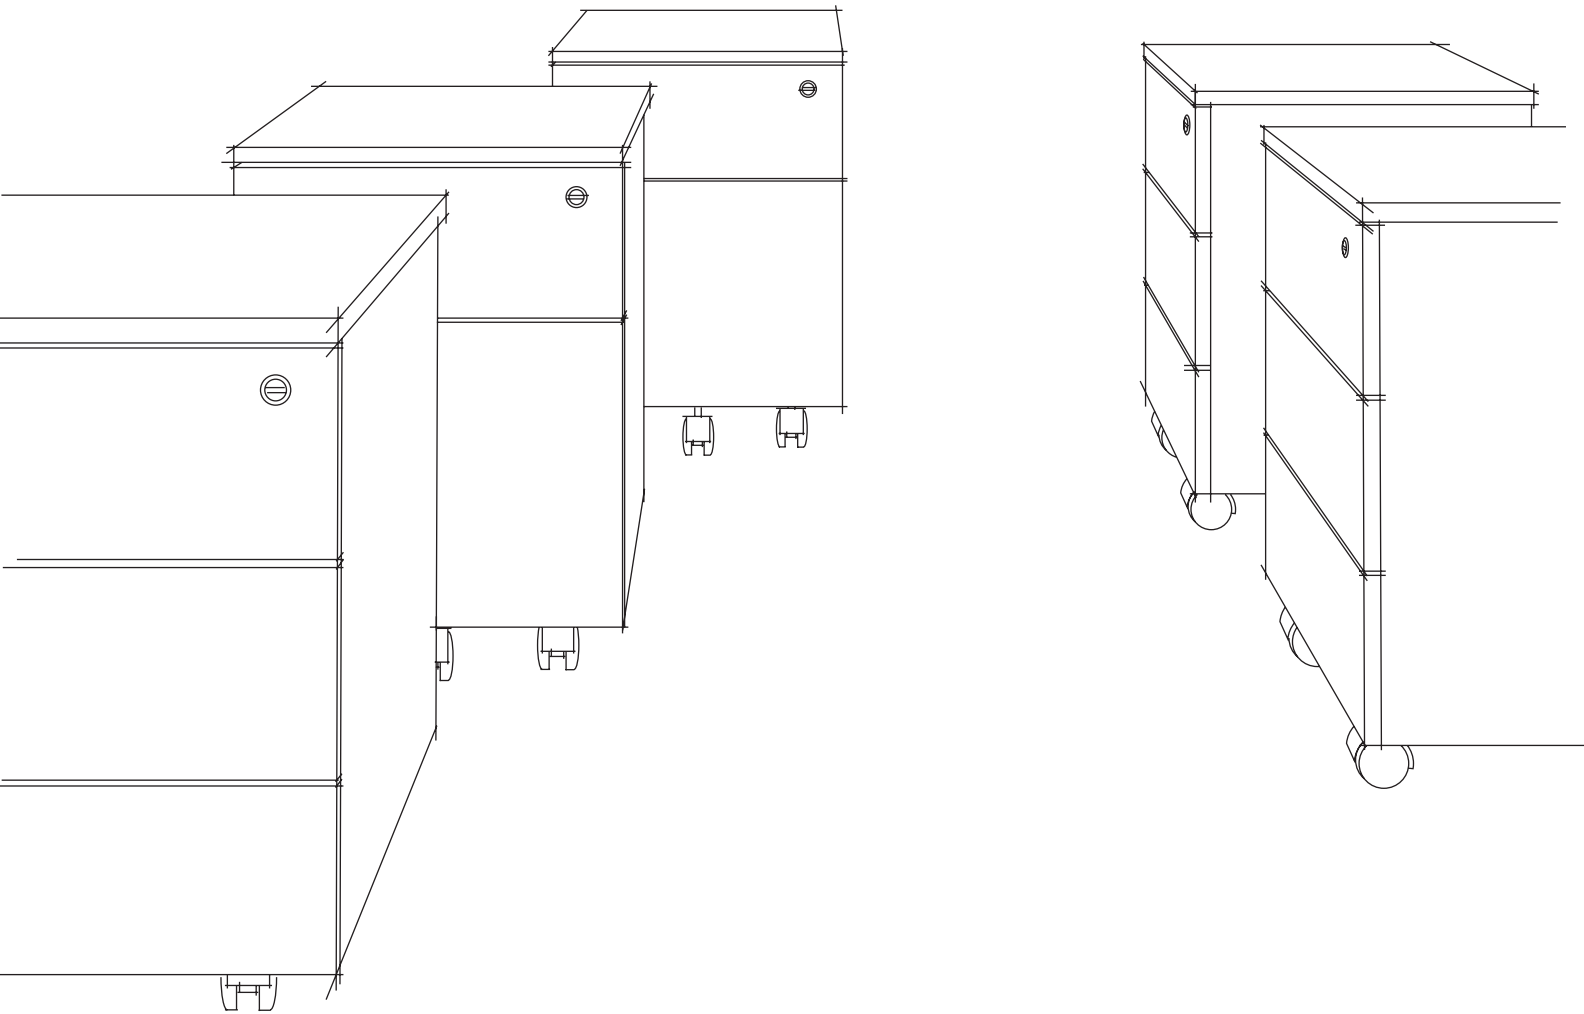

(MONOCOLOR) (A) :

OAK - CHÈNE CLAIRE	70	DARK OAK - CHÈNE FONCÉ	10
GREY - GRIS	80	WALNUT-NOYER	11
MAPLE - ERABLE	84	NATURAL BEECH - HÊTRE NATUREL	12
ALUMINIUM	87	SHADOW GREY- GRIS OMBRE	14
WHITE - BLANC	90	NEBRASKA	15

3 drawer mobile pedestals / Caissons mobiles 3 tiroirs

SIZE CM / DIMENSIONS CM	CODE / CODE		PRICE MELAMINE 19 MM / PRIX MELAMINE 19 MM
42 X 55 X 60	A.4091	WOODEN DRAWERS / TIROIRS EN BOIS	202 € 25,57 KG / ECOT. 2,83 €
42 X 55 X 60	A.4093	METALLIC DRAWERS / TIROIRS MÉTALLIQUES ONLY RETRACTABLE PENCIL TRAY/ SEUREMENT PLUMIER TÉLÉSCOPIQUE.	263 € 24,90 KG / ECOT. 2,67 €

1 drawer + 1 filing mobile pedestals / Caissons mobiles 1 tiroir + 1 dossiers suspendu

SIZE CM / DIMENSIONS CM	CODE / CODE		PRICE MELAMINE 19 MM / PRIX MELAMINE 19 MM
42 X 55 X 60	A.4092	WOODEN DRAWERS / TIROIRS EN BOIS	207 € 23,48 KG / ECOT. 2,60 €
42 X 55 X 60	A.4094	METALLIC DRAWERS / TIROIRS MÉTALLIQUES ONLY RETRACTABLE PENCIL TRAY/ SEUREMENT PLUMIER TÉLÉSCOPIQUE.	268 € 23,08 KG / ECOT. 2,56 €

Standard pencil tray / Plumier standard

DESCRIPTION / DESCRIPTION	CODE / CODE	PRICE / PRIX
For wooden drawer / Pour tiroirs en bois	00.4200	6 € 0,35 KG / ECOT. 0,04 €
COLOUR: BLACK / COULEUR: NOIR ONLY FOR WOODEN DRAWER / SEULEMENT POUR TIROIRS EN BOIS.		

Retractable pencil tray / Plumier télescopique

DESCRIPTION / DESCRIPTION	CODE / CODE	PRICE / PRIX
For wooden or metal drawer / Pour tiroirs en bois ou métalliques	00.4201	11 € 0,35 KG / ECOT. 0,04 €
COLOUR: BLACK / COULEUR: NOIR		

Additional handle / Poignée additionnelle

SIZE CM / DIMENSIONS CM	CODE / CODE	PRICE / PRIX
15 x 2	6.2371 (Aluminium)	6 € 0,50 KG / ECOT. 0,06 €
15x 2	2.2371 (White / Blanc)	8 € 0,50 KG / ECOT. 0,06 €
20 x 2	0.2370 (Chrome / Chromé)	9 € 0,50 KG / ECOT. 0,06 €

Soft closing damper/ Amortisseur fermeture douce

SIZE CM / DIMENSIONS CM	CODE / CODE	PRICE / PRIX
CJ 2 set for 2 drawer / set pour 2 tiroirs	00.2491	14 € 14,53 KG / ECOT. 1,42 €
CJ 3 set for 3 drawer / set pour 3 tiroirs	00.2492	20 € 16,54 KG / ECOT. 1,62 €
CJ 4 set for 4 drawer / set pour 4 tiroirs	00.2493	26 € 16,64 KG / ECOT. 1,82 €

PEDESTALS / CAISSONS

PRICE LIST / TARIF 2019