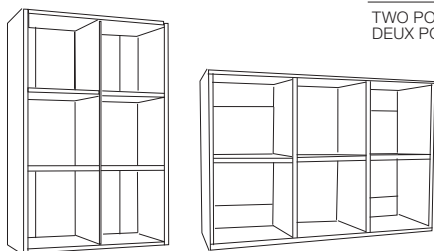

MEASURES

KUBO shelf is manufactured in 3 different sizes:

3 modules shelves: 121,6 x 41,8 x 35 cm

6 modules shelves: 121,6 x 81,6 x 35 cm

9 modules shelves: 121,6 x 121,6 x 35 cm

KUBO shelf can be placed vertically or horizontally.

TWO POSITIONS: VERTICAL AND HORIZONTAL.
DEUX POSITIONS: VERTICAL ET HORIZONTAL.

Bookshelves KUBO / Rayonnage KUBO 25mm

SIZE CM /
DIMENSIONS CM

CODE /
CODE

PRICE MELAMINE 25MM
PRIX MELAMINE 25MM

121,6 x 81,6 x 35,0

A.8665

162 €

18,29 KG / ECOT. 2,03 €

TWO POSITIONS: VERTICAL AND HORIZONTAL.
DEUX POSITIONS: VERTICAL ET HORIZONTAL.

Bookshelves KUBO / Rayonnage KUBO 25mm

SIZE CM /
DIMENSIONS CM

CODE /
CODE

PRICE MELAMINE 25MM
PRIX MELAMINE 25MM